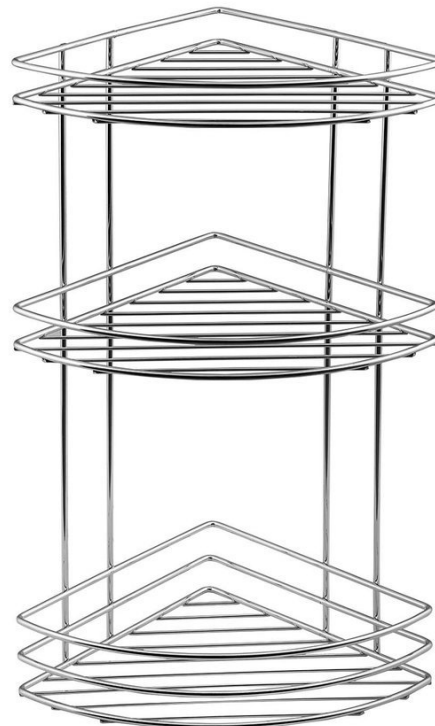

CHROM LINE triple wire corner shelf, chrome

Order code: 37015

Basic information

Brand: Aqualine
Series: CHROM LINE

Size

Length: 200 mm
Width: 200 mm
Height: 450 mm
Depth: 200 mm

Properties

Colour: Chrome
Material: Steel
Shape: Wire
Type: Shelf: corner, Shelf: multi-level
Installation: Drilling
Weight / Piece: 1.21 kg
Packaging: 1 Piece
Warranty: 2 years

Spare parts

CHROM LINE Hooks for wire shelves (Order code: ND370)

Technical sheet