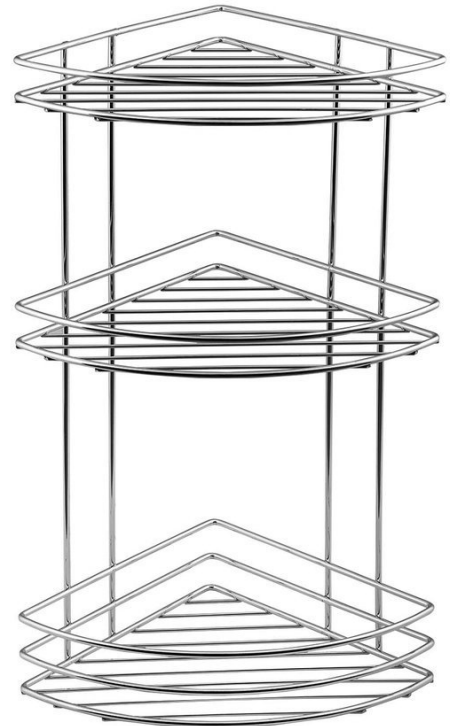

CHROM LINE triple wire corner shelf, chrome

Order code: 37015

Basic information

Brand: Aqualine
Series: CHROM LINE

Size

Length: 200 mm
Width: 200 mm
Height: 450 mm
Depth: 200 mm

Properties

Colour: Chrome
Material: Steel
Shape: Wire
Type: Shelf: corner, Shelf: multi-level
Installation: Drilling
Weight / Piece: 1.21 kg
Packaging: 1 Piece
Warranty: 2 years

Spare parts

CHROM LINE Hooks for wire shelves (Order code: ND370)

Technical sheet