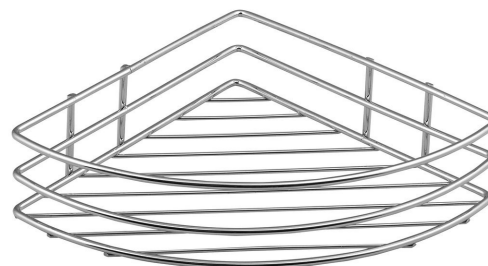

CHROM LINE Single wire corner shelf, chrome

Order code: 37005

Basic information

Brand: Aqualine
Series: CHROM LINE

Size

Length: 200 mm
Width: 200 mm
Height: 65 mm
Depth: 200 mm

Properties

Colour: Chrome
Material: Steel
Shape: Wire
Type: Shelf: corner
Installation: Drilling
Weight / Piece: 0.39 kg
Packaging: 1 Piece
Warranty: 2 years