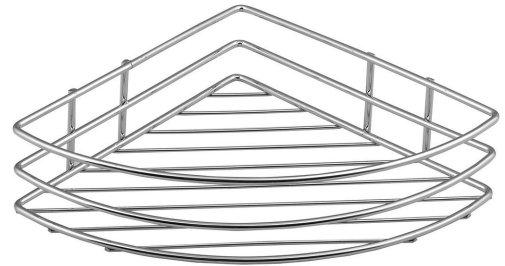

## CHROM LINE Single wire corner shelf, chrome

Order code: 37005

### Basic information

Brand: Aqualine  
Series: CHROM LINE

### Size

Length: 200 mm  
Width: 200 mm  
Height: 65 mm  
Depth: 200 mm

### Properties

Colour: Chrome  
Material: Steel  
Shape: Wire  
Type: Shelf: corner  
Installation: Drilling  
Weight / Piece: 0.39 kg  
Packaging: 1 Piece  
Warranty: 2 years

Technical sheet