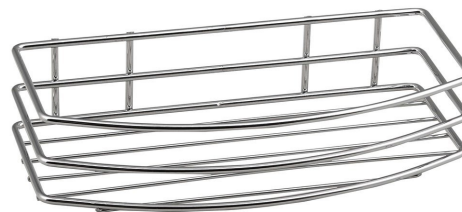

CHROM LINE Single wire shelf, chrome

Order code: 37004

Basic information

Brand: Aqualine
Series: CHROM LINE

Size

Length: 255 mm
Width: 255 mm
Height: 60 mm
Depth: 120 mm

Properties

Colour: Chrome
Material: Steel
Shape: Wire
Type: Shelf
Installation: Drilling
Weight / Piece: 0.37 kg
Packaging: 1 Piece
Warranty: 2 years

Spare parts

CHROM LINE Hooks for wire shelves (Order code: ND370)

Technical sheet