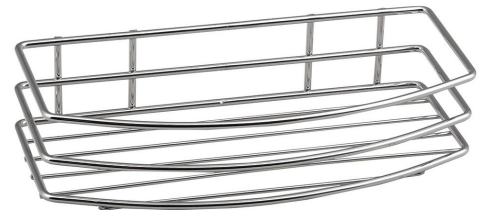

CHROM LINE Single wire shelf, chrome

Order code: 37004

Basic information

Brand: Aqualine
Series: CHROM LINE

Size

Length: 255 mm
Width: 255 mm
Height: 60 mm
Depth: 120 mm

Properties

Colour: Chrome
Material: Steel
Shape: Wire
Type: Shelf
Installation: Drilling
Weight / Piece: 0.37 kg
Packaging: 1 Piece
Warranty: 2 years

Spare parts

CHROM LINE Hooks for wire shelves (Order code: ND370)

Technical sheet