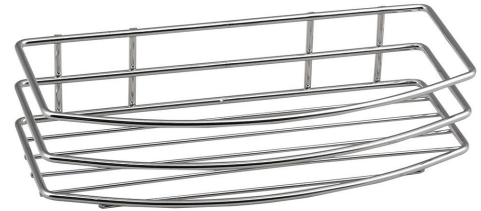

CHROM LINE Single wire shelf, chrome

Order code: 37004

Basic information

Brand: Aqualine
Series: CHROM LINE

Size

Length: 255 mm
Width: 255 mm
Height: 60 mm
Depth: 120 mm

Properties

Colour: Chrome
Material: Steel
Shape: Wire
Type: Shelf
Installation: Drilling
Weight / Piece: 0.37 kg
Packaging: 1 Piece
Warranty: 2 years

Spare parts

CHROM LINE Hooks for wire shelves (Order code: ND370)

Technical sheet