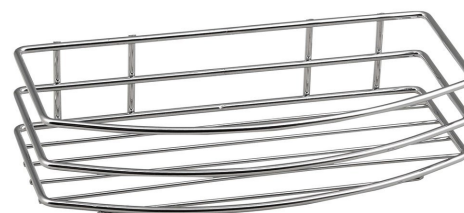

CHROM LINE Single wire shelf, chrome

Order code: 37004

Size

Length: 252 mm

Width: 252 mm

Height: 60 mm

Depth: 120 mm

Properties

Colour: Chrome

Material: Steel

Warranty: 2 years

Technical sheet