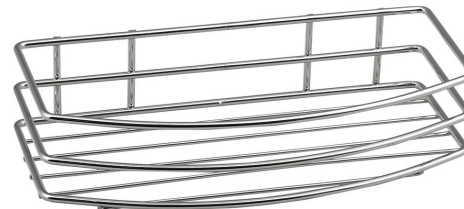

CHROM LINE Single wire shelf, chrome

Order code: 37004

Size

Length: 255 mm

Width: 255 mm

Height: 60 mm

Depth: 120 mm

Properties

Colour: Chrome

Material: Steel

Warranty: 2 years

Technical sheet