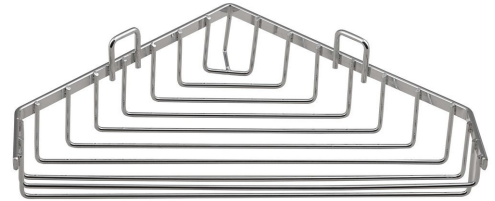

CHROM LINE Single wire corner soap dish, chrome

Order code: 37003

Basic information

Brand: Aqualine
Series: CHROM LINE

Size

Length: 260 mm
Width: 260 mm
Height: 40 mm
Depth: 175 mm

Properties

Colour: Chrome
Material: Steel
Shape: Wire
Type: Shelf: corner
Installation: Drilling
Weight / Piece: 0.26 kg
Packaging: 1 Piece
Warranty: 2 years

Spare parts

CHROM LINE Hooks for wire shelves (Order code: ND370)

Technical sheet