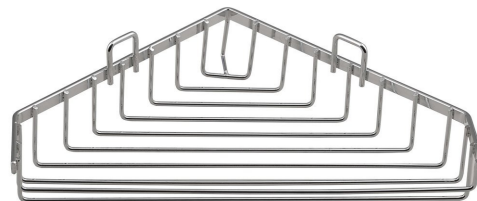

CHROM LINE Single wire corner soap dish, chrome

Order code: 37003

Basic information

Brand: Aqualine
Series: CHROM LINE

Size

Length: 260 mm
Width: 260 mm
Height: 40 mm
Depth: 175 mm

Properties

Colour: Chrome
Material: Steel
Shape: Wire
Type: Shelf: corner
Installation: Drilling
Weight / Piece: 0.26 kg
Packaging: 1 Piece
Warranty: 2 years

Spare parts

CHROM LINE Hooks for wire shelves (Order code: ND370)

Technical sheet