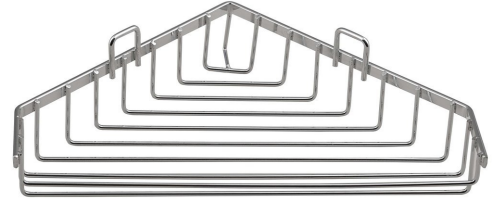

CHROM LINE Single wire corner soap dish, chrome

Order code: 37003

Size

Length: 260 mm
Width: 260 mm
Height: 40 mm
Depth: 175 mm

Properties

Colour: Chrome
Material: Steel
Warranty: 2 years

Technical sheet