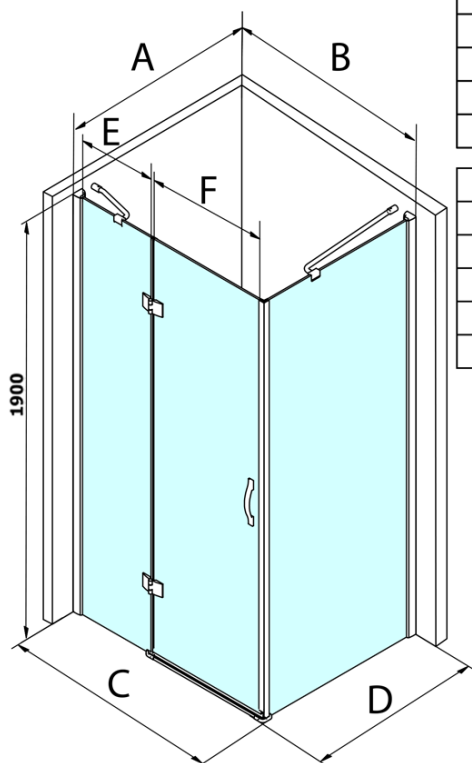

Legro Square screen 1200x1200mm L/R variant

Order code: GL1112GL5612

Basic information

Brand: Gelco
Series: LEGRO

Size

Width: 1200 mm
Height: 1900 mm
Depth: 1200 mm

Properties

Profile colour: Chrome - polished aluminum
Shape: Square shower enclosures
Type of opening: Single pivot door
Opening direction: Versatile
Opening width: 600 mm
Glass colour: TRANSPARENT glass
Glass finish: Coated glass
Glass thickness: 8 mm
Properties: Frameless design
Weight / Piece: 92.0 kg
Packaging: 2 Piece
Warranty: 2 years

Technical sheet

| MODEL | B | C | E | F |
|--------|-----------|-----------|-----|-----|
| GL1190 | 875-895 | 880-900 | 220 | 600 |
| GL1110 | 975-995 | 980-1000 | 320 | 600 |
| GL1111 | 1075-1095 | 1080-1100 | 420 | 600 |
| GL1112 | 1175-1195 | 1180-1200 | 520 | 600 |