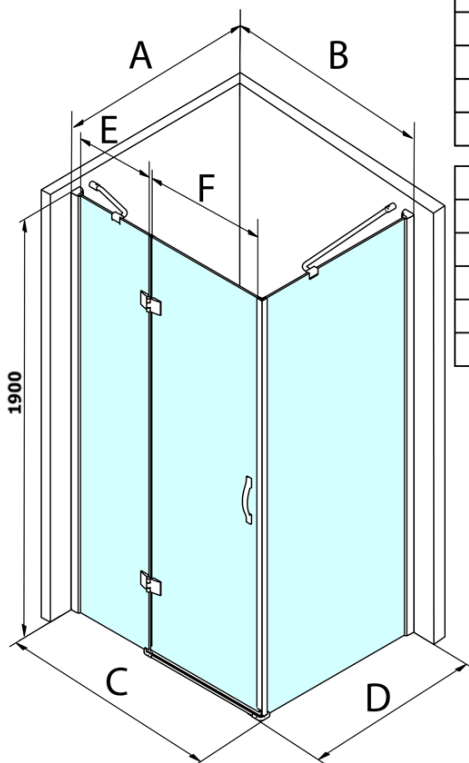

Legro Rectangular screen 1100x1200mm L/R variant

Order code: GL1111GL5612

Basic information

Brand: Gelco
Series: LEGRO

Size

Width: 1100 mm
Height: 1900 mm
Depth: 1200 mm

Properties

Profile colour: Chrome - polished aluminum
Shape: Rectangular shower enclosures
Type of opening: Single pivot door
Opening direction: Versatile
Opening width: 600 mm
Glass colour: TRANSPARENT glass
Glass finish: Coated glass
Glass thickness: 8 mm
Properties: Frameless design
Weight / Piece: 88.5 kg
Packaging: 2 Piece
Warranty: 2 years

Spare parts

LEGRO set of vertical seals for 8mm glass, 1900mm (Order code: NDGL03)

LEGRO set of magnetic seals for doors with a fixed wall, 1900mm (Order code: NDGL05)

Technical sheet

MODEL	B	C	E	F
GL1190	875-895	880-900	220	600
GL1110	975-995	980-1000	320	600
GL1111	1075-1095	1080-1100	420	600
GL1112	1175-1195	1180-1200	520	600