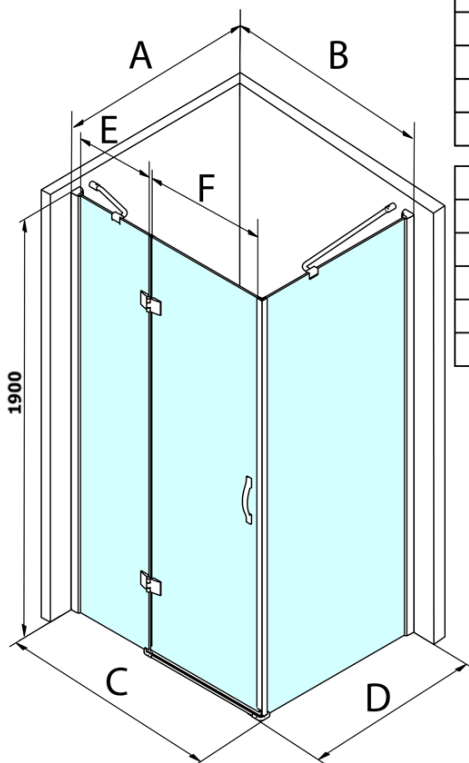

Legro Rectangular screen 1000x1200mm L/R variant

Order code: GL1110GL5612

Basic information

Brand: Gelco
Series: LEGRO

Size

Width: 1000 mm
Height: 1900 mm
Depth: 1200 mm

Properties

Profile colour: Chrome - polished aluminum
Shape: Rectangular shower enclosures
Type of opening: Single pivot door
Opening direction: Versatile
Opening width: 600 mm
Glass colour: TRANSPARENT glass
Glass finish: Coated glass
Glass thickness: 8 mm
Properties: Frameless design
Weight / Piece: 85.0 kg
Packaging: 2 Piece
Warranty: 2 years

Spare parts

LEGRO set of vertical seals for 8mm glass, 1900mm (Order code: NDGL03)

LEGRO set of magnetic seals for doors with a fixed wall, 1900mm (Order code: NDGL05)

Technical sheet

MODEL	B	C	E	F
GL1190	875-895	880-900	220	600
GL1110	975-995	980-1000	320	600
GL1111	1075-1095	1080-1100	420	600
GL1112	1175-1195	1180-1200	520	600