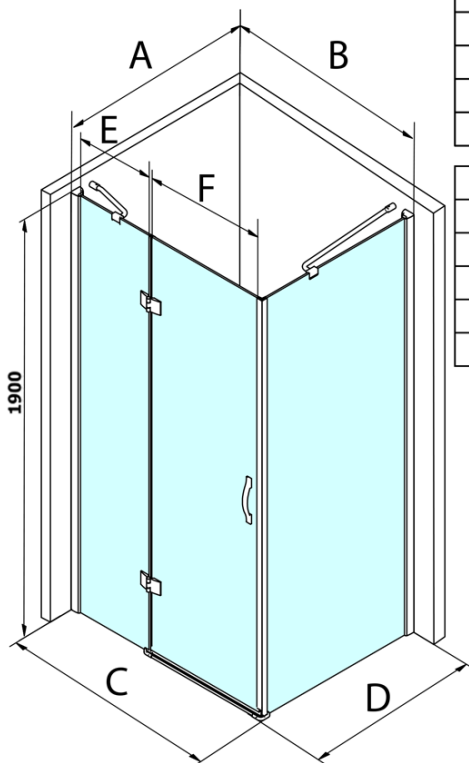

Legro Rectangular screen 900x1200mm L/R variant

Order code: GL1190GL5612

Basic information

Brand: Gelco
Series: LEGRO

Size

Width: 900 mm
Height: 1900 mm
Depth: 1200 mm

Properties

Profile colour: Chrome - polished aluminum
Shape: Rectangular shower enclosures
Type of opening: Single pivot door
Opening direction: Versatile
Opening width: 600 mm
Glass colour: TRANSPARENT glass
Glass finish: Coated glass
Glass thickness: 8 mm
Properties: Frameless design
Weight / Piece: 80.5 kg
Packaging: 2 Piece
Warranty: 2 years

Spare parts

LEGRO set of magnetic seals for doors with a fixed wall, 1900mm (Order code: NDGL05)

Set of vertical seals between glass 8mm (Order code: NDGL03)

Technical sheet

MODEL	B	C	E	F
GL1190	875-895	880-900	220	600
GL1110	975-995	980-1000	320	600
GL1111	1075-1095	1080-1100	420	600
GL1112	1175-1195	1180-1200	520	600