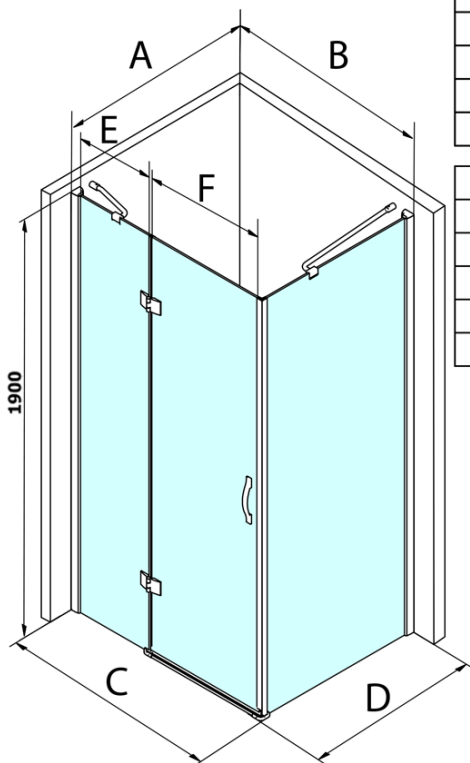

Legro Rectangular screen 900x1200mm L/R variant

Order code: GL1190GL5612

Basic information

Brand: Gelco
Series: LEGRO

Size

Width: 900 mm
Height: 1900 mm
Depth: 1200 mm

Properties

Profile colour: Chrome - polished aluminum
Shape: Rectangular shower enclosures
Type of opening: Single pivot door
Opening direction: Versatile
Opening width: 600 mm
Glass colour: TRANSPARENT glass
Glass finish: Coated glass
Glass thickness: 8 mm
Properties: Frameless design
Weight / Piece: 80.5 kg
Packaging: 2 Piece
Warranty: 2 years

Spare parts

Set of 45° magnetic seals for glass 6/8mm, 1900mm (Order code: NDGL05)

Set of vertical seals between glass 8mm (Order code: NDGL03)

Technical sheet

MODEL	B	C	E	F
GL1190	875-895	880-900	220	600
GL1110	975-995	980-1000	320	600
GL1111	1075-1095	1080-1100	420	600
GL1112	1175-1195	1180-1200	520	600