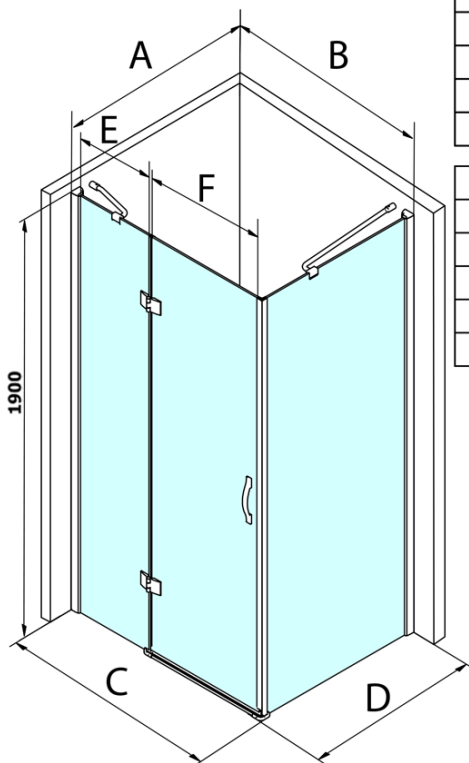

Legro Rectangular screen 900x1200mm L/R variant

Order code: GL1190GL5612

Basic information

Brand: Gelco
Series: LEGRO

Size

Width: 900 mm
Height: 1900 mm
Depth: 1200 mm

Properties

Profile colour: Chrome - polished aluminum
Shape: Rectangular shower enclosures
Type of opening: Single pivot door
Opening direction: Versatile
Opening width: 600 mm
Glass colour: TRANSPARENT glass
Glass finish: Coated glass
Glass thickness: 8 mm
Properties: Frameless design
Weight / Piece: 80.5 kg
Packaging: 2 Piece
Warranty: 2 years

Spare parts

LEGRO set of magnetic seals for doors with a fixed wall, 1900mm (Order code: NDGL05)

LEGRO set of vertical seals for 8mm glass, 1900mm (Order code: NDGL03)

Technical sheet

MODEL	B	C	E	F
GL1190	875-895	880-900	220	600
GL1110	975-995	980-1000	320	600
GL1111	1075-1095	1080-1100	420	600
GL1112	1175-1195	1180-1200	520	600