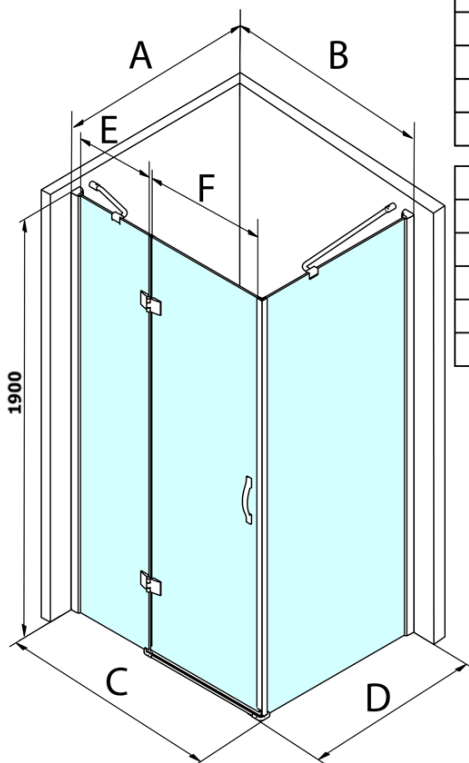

Legro Rectangular screen 900x1200mm L/R variant

Order code: GL1190GL5612

Basic information

Brand: Gelco
Series: LEGRO

Size

Width: 900 mm
Height: 1900 mm
Depth: 1200 mm

Properties

Profile colour: Chrome - polished aluminum
Shape: Rectangular shower enclosures
Type of opening: Single pivot door
Opening direction: Versatile
Opening width: 600 mm
Glass colour: TRANSPARENT glass
Glass finish: Coated glass
Glass thickness: 8 mm
Properties: Frameless design
Weight / Piece: 80.5 kg
Packaging: 2 Piece
Warranty: 2 years

Spare parts

Set of 45° magnetic seals for glass 6/8mm, 1900mm (Order code: NDGL05)

Set of vertical seals between glass 8mm (Order code: NDGL03)

Technical sheet

MODEL	B	C	E	F
GL1190	875-895	880-900	220	600
GL1110	975-995	980-1000	320	600
GL1111	1075-1095	1080-1100	420	600
GL1112	1175-1195	1180-1200	520	600