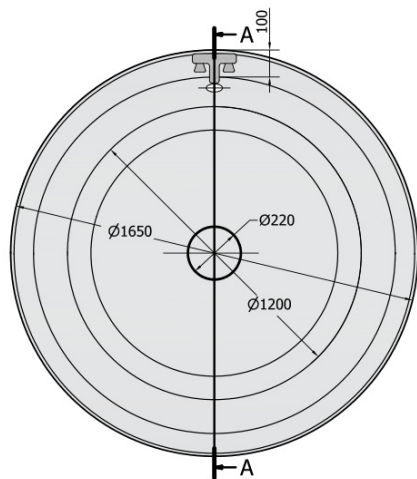

OBLO Round Bath with Support. Frame 165x48cm, White

Order code: 72840

Basic information

Brand: Polysan

Size

Length: 1650 mm

Width: 1650 mm

Height: 480 mm

Volume: 465 l

Properties

Colour: White

Material: Acrylate

Shape: Round

Installation: Built-in

Waste diameter: 52 mm

Properties: Edge height 40 mm (Standard)

Package does not contain: Trap, Pop Up Bath Waste

Weight / Piece: 55.23 kg

Packaging: 1 Piece

Warranty: 10 years

We recommend buy

1 Piece Siphon 6/4", DN40 (Order code: 72693)

Technical sheet

VOLUME 465L