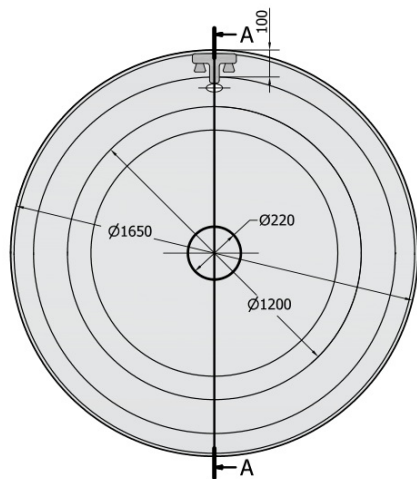

## Size

Length: 1650 mm

Width: 1650 mm

Height: 480 mm

Volume: 465 l

## Properties

Colour: White

Colour options: According to the Swatch

Material: Acrylate

Shape: Round

Installation: Built-in

Waste diameter: 52 mm

Properties: Edge height 40 mm (Standard)

## We recommend buy

1 Piece Siphon 6/4", DN40 (Order code: 72693)

Technical sheet

VOLUME 465L