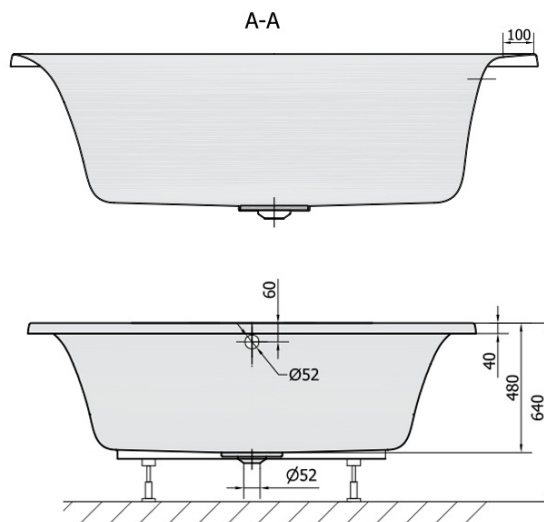

OBLO Round Bath with Support. Frame 165x48cm, White

Order code: 72840

Basic information

Brand: Polysan

Size

Length: 1650 mm

Width: 1650 mm

Height: 480 mm

Volume: 465 l

Properties

Colour: White

Material: Acrylate

Shape: Round

Installation: Built-in

Waste diameter: 52 mm

Properties: Edge height 40 mm (Standard)

Package does not contain: Trap, Pop Up Bath Waste

Weight / Piece: 55.23 kg

Packaging: 1 Piece

Warranty: 10 years

We recommend buy

1 Piece Siphon 6/4", DN40 (Order code: 72693)

Technical sheet

VOLUME 465L