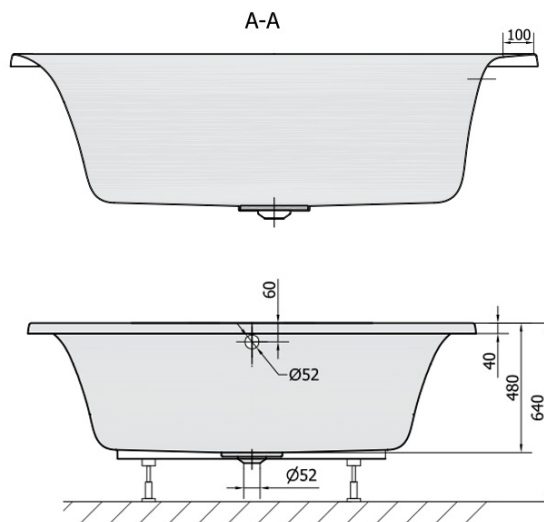

# OBLO Round Bath with Support. Frame 165x48cm, White

Order code: 72840

## Size

Length: 1650 mm

Width: 1650 mm

Height: 480 mm

Volume: 465 l

## Properties

Colour: White

Colour options: According to the Swatch

Material: Acrylate

Shape: Round

Installation: Built-in

Waste diameter: 52 mm

Properties: Edge height 40 mm (Standard)

## We recommend buy

1 Piece Siphon 6/4", DN40 (Order code: 72693)

Technical sheet

VOLUME 465L