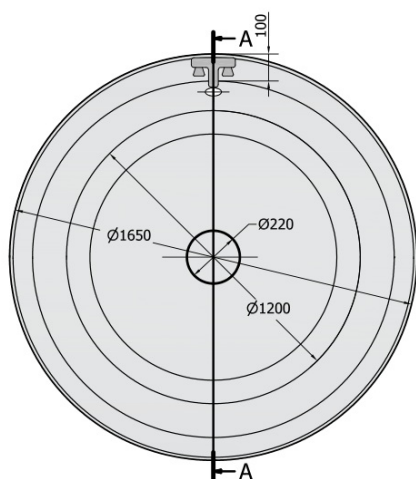

OBLO Round Bath with Support. Frame 165x48cm, White

Order code: 72840

Size

Length: 1650 mm
 Width: 1650 mm
 Height: 480 mm
 Volume: 465 l

Properties

Colour: White
 Material: Acrylate
 Warranty: 10 years

Technical sheet

VOLUME 465L