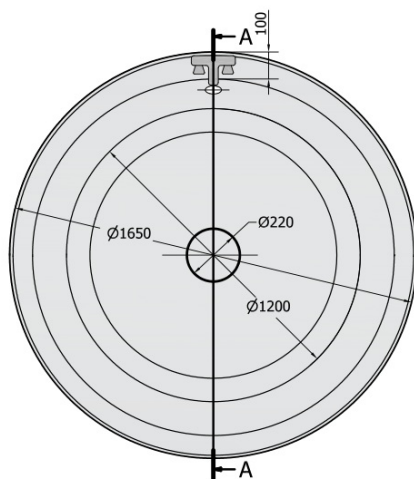

OBLO Round Bath with Support. Frame 165x48cm, White

Order code: 72840

Size

Length: 1650 mm
 Width: 1650 mm
 Height: 480 mm
 Volume: 465 l

Properties

Colour: White
 Material: Acrylate
 Warranty: 10 years

Technical sheet

VOLUME 465L