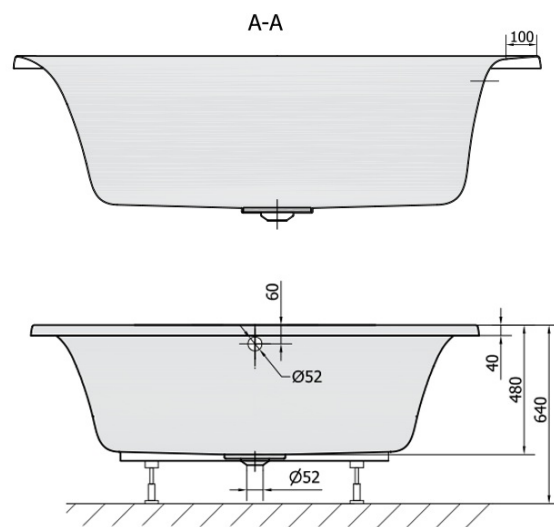

OBLO Round Bath with Support. Frame 165x48cm, White

Order code: 72840

Size

Length: 1650 mm
 Width: 1650 mm
 Height: 480 mm
 Volume: 465 l

Properties

Colour: White
 Material: Acrylate
 Warranty: 10 years

Technical sheet

VOLUME 465L