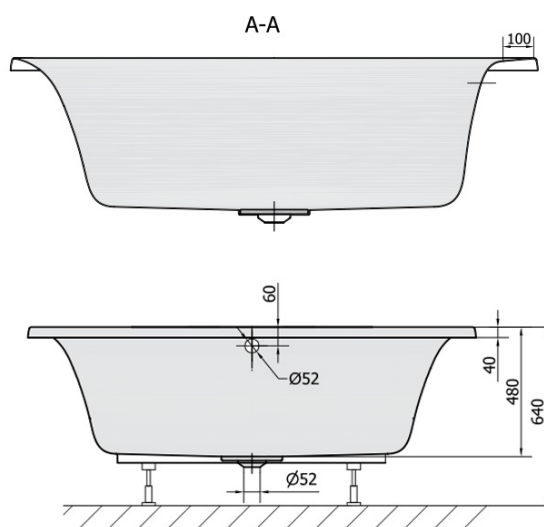

OBLO Round Bath with Support. Frame 165x48cm, White

Order code: 72840

Size

Length: 1650 mm
 Width: 1650 mm
 Height: 480 mm
 Volume: 465 l

Properties

Colour: White
 Material: Acrylate
 Warranty: 10 years

Technical sheet

VOLUME 465L