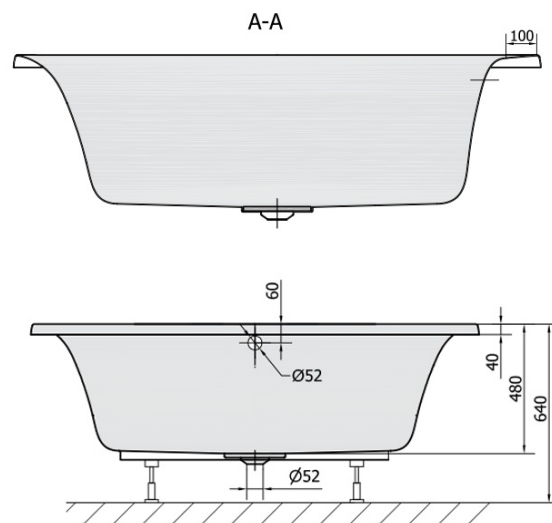

OBLO Round Bath with Support. Frame 165x48cm, White

Order code: 72840

Size

Length: 1650 mm
Width: 1650 mm
Height: 480 mm
Volume: 465 l

Properties

Colour: White
Material: Acrylate
Warranty: 10 years

Technical sheet

VOLUME 465L