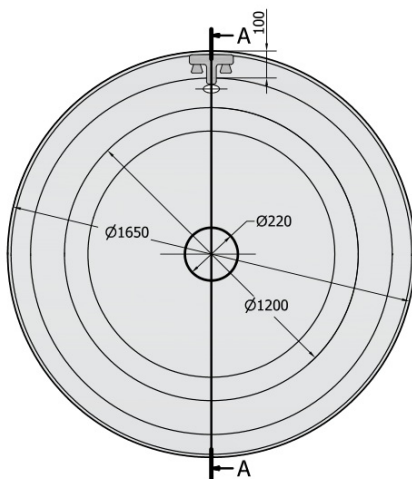

OBLO Round Bath with Support. Frame 165x48cm, White

Order code: 72840

Size

Length: 1650 mm
Width: 1650 mm
Height: 480 mm
Volume: 465 l

Properties

Colour: White
Material: Acrylate
Warranty: 10 years

Technical sheet

VOLUME 465L