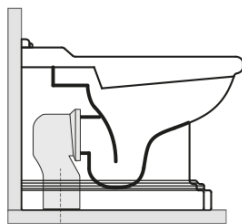

Order code: 101601

Basic information

Brand: Kerasan
Series: RETRO KERASAN

Size

Width: 390 mm
Height: 430 mm
Depth: 610 mm

Properties

Colour: White
Material: Ceramic
Flushing Technology: Standard
Flushing water volume: Flushing 6 l
Shape: Retro
Equipment: S-Trap, P-Trap
Package does not contain: Mounting Kit, Toilet Seat
Weight / Piece: 13.35 kg
Packaging: 1 Piece
Warranty: 2 years

We recommend buy

1 Piece RETRO Soft Close Toilet Seat, white/chrome (Order code: 108901)
1 Piece MAK10 toilet pan fixing kit, screw 6,0x80, white (Order code: 40024)

Technical sheet

120 mm con curva
art. 900102

max. 90 // min. 70
con curva art. 900104

max. 180 // min. 150
con curva art. 7619

tubo di raccordo
a parete art. 7539