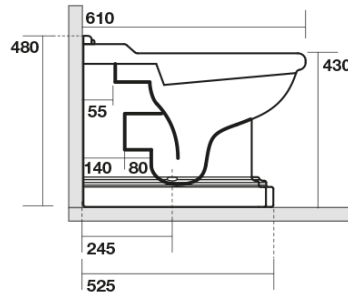

Order code: 101601

Basic information

Brand: Kerasan
Series: RETRO KERASAN

Size

Width: 390 mm
Height: 430 mm
Depth: 610 mm

Properties

Colour: White
Material: Ceramic
Flushing Technology: Standard
Flushing water volume: Flushing 6 l
Shape: Retro
Equipment: S-Trap, P-Trap
Package does not contain: Mounting Kit, Toilet Seat
Weight / Piece: 13.35 kg
Packaging: 1 Piece
Warranty: 2 years

We recommend buy

1 Piece RETRO Soft Close Toilet Seat, white/chrome (Order code: 108901)
1 Piece MAK10 toilet pan fixing kit, screw 6,0x80, white (Order code: 40024)

Technical sheet

120 mm con curva
art. 900102

max. 90 // min. 70
con curva art. 900104

max. 180 // min. 150
con curva art. 7619

tubo di raccordo
a parete art. 7539