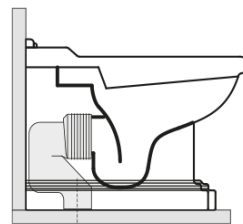

Order code: 101601

Basic information

Brand: Kerasan
Series: RETRO KERASAN

Size

Width: 390 mm
Height: 430 mm
Depth: 610 mm

Properties

Colour: White
Material: Ceramic
Flushing Technology: Standard
Flushing water volume: Flushing 6 l
Shape: Retro
Equipment: S-Trap, P-Trap
Package does not contain: Mounting Kit, Toilet Seat
Weight / Piece: 13.35 kg
Packaging: 1 Piece
Warranty: 2 years

We recommend buy

1 Piece RETRO Soft Close Toilet Seat, white/chrome (Order code: 108901)
1 Piece MAK10 toilet pan fixing kit, screw 6,0x80, white (Order code: 40024)

Technical sheet

120 mm con curva
art. 900102

max. 90 // min. 70
con curva art. 900104

max. 180 // min. 150
con curva art. 7619

tubo di raccordo
a parete art. 7539