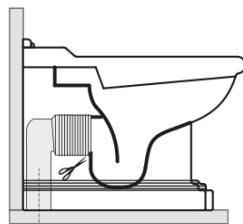

Order code: 101601

Basic information

Brand: Kerasan
Series: RETRO KERASAN

Size

Width: 390 mm
Height: 430 mm
Depth: 610 mm

Properties

Colour: White
Material: Ceramic
Flushing Technology: Standard
Flushing water volume: Flushing 6 l
Shape: Retro
Equipment: S-Trap, P-Trap
Package does not contain: Mounting Kit, Toilet Seat
Weight / Piece: 13.35 kg
Packaging: 1 Piece
Warranty: 2 years

We recommend buy

1 Piece RETRO Soft Close Toilet Seat, white/chrome (Order code: 108901)
1 Piece MAK10 toilet pan fixing kit, screw 6,0x80, white (Order code: 40024)

Technical sheet

120 mm con curva
art. 900102

max. 90 // min. 70
con curva art. 900104

max. 180 // min. 150
con curva art. 7619

tubo di raccordo
a parete art. 7539