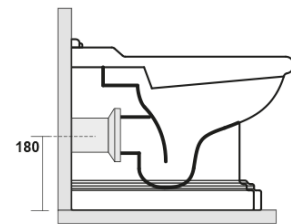

Order code: 101601

Basic information

Brand: Kerasan
Series: RETRO KERASAN

Size

Width: 390 mm
Height: 430 mm
Depth: 610 mm

Properties

Colour: White
Material: Ceramic
Flushing Technology: Standard
Flushing water volume: Flushing 6 l
Shape: Retro
Equipment: S-Trap, P-Trap
Package does not contain: Mounting Kit, Toilet Seat
Weight / Piece: 13.35 kg
Packaging: 1 Piece
Warranty: 2 years

We recommend buy

1 Piece RETRO Soft Close Toilet Seat, white/chrome (Order code: 108901)
1 Piece MAK10 toilet pan fixing kit, screw 6,0x80, white (Order code: 40024)

Technical sheet

120 mm con curva
art. 900102

max. 90 // min. 70
con curva art. 900104

max. 180 // min. 150
con curva art. 7619

tubo di raccordo
a parete art. 7539