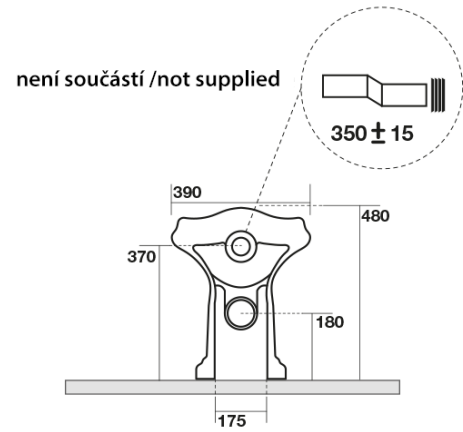

Order code: 101601

Basic information

Brand: Kerasan
Series: RETRO KERASAN

Size

Width: 390 mm
Height: 430 mm
Depth: 610 mm

Properties

Colour: White
Material: Ceramic
Flushing Technology: Standard
Flushing water volume: Flushing 6 l
Shape: Retro
Equipment: S-Trap, P-Trap
Package does not contain: Mounting Kit, Toilet Seat
Weight / Piece: 13.35 kg
Packaging: 1 Piece
Warranty: 2 years

We recommend buy

1 Piece RETRO Soft Close Toilet Seat, white/chrome (Order code: 108901)
1 Piece MAK10 toilet pan fixing kit, screw 6,0x80, white (Order code: 40024)

Technical sheet

120 mm con curva
art. 900102

max. 90 // min. 70
con curva art. 900104

max. 180 // min. 150
con curva art. 7619

tubo di raccordo
a parete art. 7539