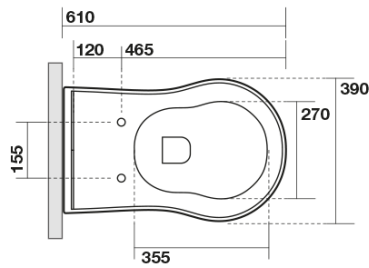

Order code: 101601

Basic information

Brand: Kerasan
Series: RETRO KERASAN

Size

Width: 390 mm
Height: 430 mm
Depth: 610 mm

Properties

Colour: White
Material: Ceramic
Flushing Technology: Standard
Flushing water volume: Flushing 6 l
Shape: Retro
Equipment: S-Trap, P-Trap
Package does not contain: Mounting Kit, Toilet Seat
Weight / Piece: 13.35 kg
Packaging: 1 Piece
Warranty: 2 years

We recommend buy

1 Piece RETRO Soft Close Toilet Seat, white/chrome (Order code: 108901)
1 Piece MAK10 toilet pan fixing kit, screw 6,0x80, white (Order code: 40024)

Technical sheet

120 mm con curva
art. 900102

max. 90 // min. 70
con curva art. 900104

max. 180 // min. 150
con curva art. 7619

tubo di raccordo
a parete art. 7539