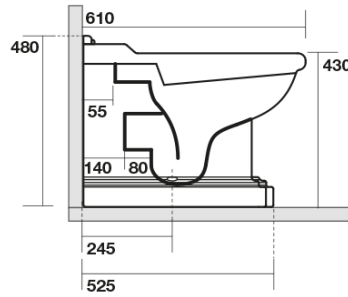

Order code: 101601

Basic information

Brand: Kerasan
Series: RETRO KERASAN

Size

Width: 390 mm
Height: 430 mm
Depth: 610 mm

Properties

Colour: White
Material: Ceramic
Flushing Technology: Standard
Flushing water volume: Flushing 6 l
Shape: Retro
Equipment: S-Trap, P-Trap
Package does not contain: Mounting Kit, Toilet Seat
Weight / Piece: 13.35 kg
Packaging: 1 Piece
Warranty: 2 years

Technical sheet

120 mm con curva
art. 900102

max. 90 // min. 70
con curva art. 900104

max. 180 // min. 150
con curva art. 7619

tubo di raccordo
a parete art. 7539