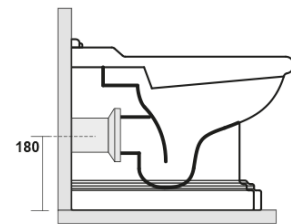

Order code: 101601

Basic information

Brand: Kerasan
Series: RETRO KERASAN

Size

Width: 390 mm
Height: 430 mm
Depth: 610 mm

Properties

Colour: White
Material: Ceramic
Flushing Technology: Standard
Flushing water volume: Flushing 6 l
Shape: Retro
Equipment: S-Trap, P-Trap
Package does not contain: Mounting Kit, Toilet Seat
Weight / Piece: 13.35 kg
Packaging: 1 Piece
Warranty: 2 years

Technical sheet

120 mm con curva
art. 900102

max. 90 // min. 70
con curva art. 900104

max. 180 // min. 150
con curva art. 7619

tubo di raccordo
a parete art. 7539