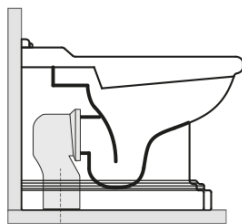

Order code: 101601

Basic information

Brand: Kerasan
Series: RETRO KERASAN

Size

Width: 390 mm
Height: 430 mm
Depth: 610 mm

Properties

Colour: White
Material: Ceramic
Flushing Technology: Standard
Flushing water volume: Flushing 6 l
Shape: Retro
Equipment: S-Trap, P-Trap
Package does not contain: Mounting Kit, Toilet Seat
Weight / Piece: 13.35 kg
Packaging: 1 Piece
Warranty: 2 years

Technical sheet

120 mm con curva
art. 900102

max. 90 // min. 70
con curva art. 900104

max. 180 // min. 150
con curva art. 7619

tubo di raccordo
a parete art. 7539