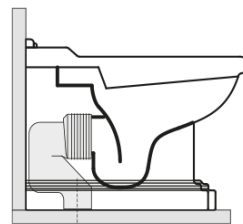

Order code: 101601

Basic information

Brand: Kerasan
Series: RETRO KERASAN

Size

Width: 390 mm
Height: 430 mm
Depth: 610 mm

Properties

Colour: White
Material: Ceramic
Flushing Technology: Standard
Flushing water volume: Flushing 6 l
Shape: Retro
Equipment: S-Trap, P-Trap
Package does not contain: Mounting Kit, Toilet Seat
Weight / Piece: 13.35 kg
Packaging: 1 Piece
Warranty: 2 years

Technical sheet

120 mm con curva
art. 900102

max. 90 // min. 70
con curva art. 900104

max. 180 // min. 150
con curva art. 7619

tubo di raccordo
a parete art. 7539