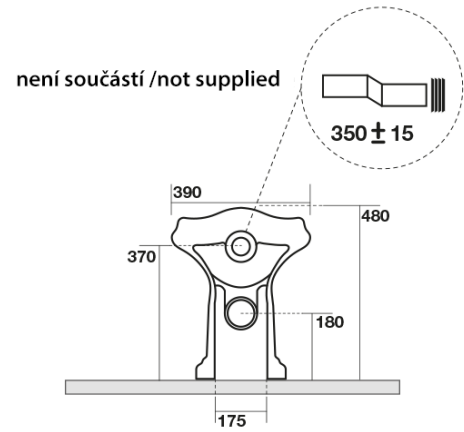

Order code: 101601

Basic information

Brand: Kerasan
Series: RETRO KERASAN

Size

Width: 390 mm
Height: 430 mm
Depth: 610 mm

Properties

Colour: White
Material: Ceramic
Flushing Technology: Standard
Flushing water volume: Flushing 6 l
Shape: Retro
Equipment: S-Trap, P-Trap
Package does not contain: Mounting Kit, Toilet Seat
Weight / Piece: 13.35 kg
Packaging: 1 Piece
Warranty: 2 years

Technical sheet

120 mm con curva
art. 900102

max. 90 // min. 70
con curva art. 900104

max. 180 // min. 150
con curva art. 7619

tubo di raccordo
a parete art. 7539