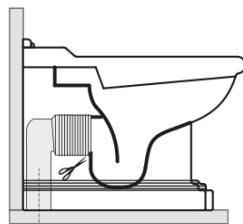

Order code: 101601

Basic information

Brand: Kerasan
Series: RETRO KERASAN

Size

Width: 390 mm
Height: 430 mm
Depth: 610 mm

Properties

Colour: White
Material: Ceramic
Flushing Technology: Standard
Flushing water volume: Flushing 6 l
Shape: Retro
Equipment: S-Trap, P-Trap
Package does not contain: Mounting Kit, Toilet Seat
Weight / Piece: 13.35 kg
Packaging: 1 Piece
Warranty: 2 years

Technical sheet

120 mm con curva
art. 900102

max. 90 // min. 70
con curva art. 900104

max. 180 // min. 150
con curva art. 7619

tubo di raccordo
a parete art. 7539