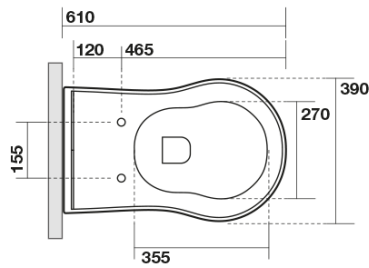

Order code: 101601

Basic information

Brand: Kerasan
Series: RETRO KERASAN

Size

Width: 390 mm
Height: 430 mm
Depth: 610 mm

Properties

Colour: White
Material: Ceramic
Flushing Technology: Standard
Flushing water volume: Flushing 6 l
Shape: Retro
Equipment: S-Trap, P-Trap
Package does not contain: Mounting Kit, Toilet Seat
Weight / Piece: 13.35 kg
Packaging: 1 Piece
Warranty: 2 years

Technical sheet

120 mm con curva
art. 900102

max. 90 // min. 70
con curva art. 900104

max. 180 // min. 150
con curva art. 7619

tubo di raccordo
a parete art. 7539