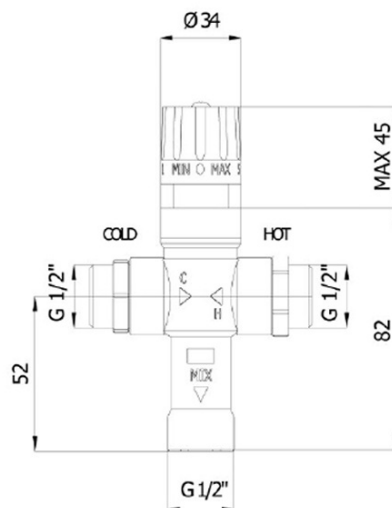

# Thermostatic Mixing Valve, 1/2" M, 30°-60°, non-return inlet

Order code: TMT12MPM

## Properties

Colour: Chrome

Material: Brass

Weight / Piece: 1.07 kg

Packaging: 1 Piece

Warranty: 2 years

# Thermostatic Mixing Valve, 1/2" M, 30°-60°, non-return inlet

## Technical sheet

| Pozice rukojeti | MIN | 1  | 2  | 3  | 4  | 5  | MAX |
|-----------------|-----|----|----|----|----|----|-----|
| Teplota (°C)    | -   | 30 | 38 | 42 | 52 | 65 | -   |