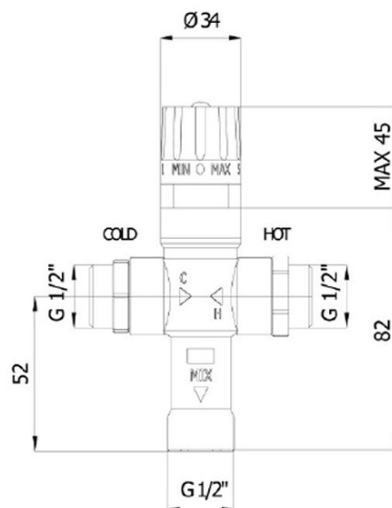

# Thermostatic Mixing Valve, 1/2" M, 30°-60°, non-return inlet

Order code: TMT12MPM

## Properties

Colour: Chrome

Material: Brass

Weight / Piece: 1.07 kg

Packaging: 1 Piece

Warranty: 2 years

# Thermostatic Mixing Valve, 1/2" M, 30°-60°, non-return inlet

## Technical sheet

Pozice rukojeti	MIN	1	2	3	4	5	MAX
Teplota (°C)	-	30	38	42	52	65	-