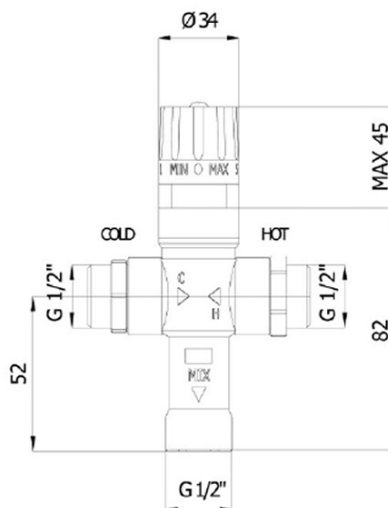

Thermostatic Mixing Valve, 1/2" M, 30°-60°, non-return inlet

Order code: TMT12MPM

Basic information

Brand: Sapho

Properties

Colour: Chrome

Material: Brass

Weight / Piece: 1.07 kg

Packaging: 1 Piece

Warranty: 2 years

Thermostatic Mixing Valve, 1/2" M, 30°-60°, non-return inlet

Technical sheet

Pozice rukojeti	MIN	1	2	3	4	5	MAX
Teplota (°C)	-	30	38	42	52	65	-