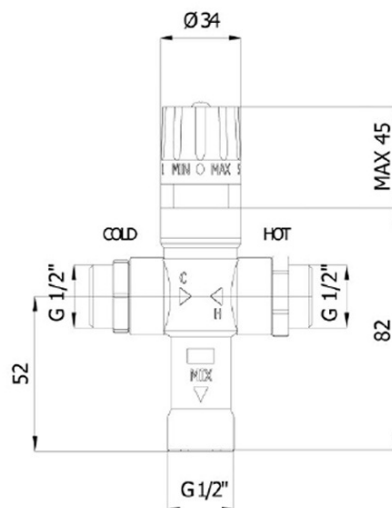

Thermostatic Mixing Valve, 1/2" M, 30°-60°, non-return inlet

Order code: TMT12MPM

Basic information

Brand: Sapho

Properties

Colour: Chrome

Material: Brass

Weight / Piece: 1.07 kg

Packaging: 1 Piece

Warranty: 2 years

Thermostatic Mixing Valve, 1/2" M, 30°-60°, non-return inlet

Technical sheet

Pozice rukojeti	MIN	1	2	3	4	5	MAX
Teplota (°C)	-	30	38	42	52	65	-