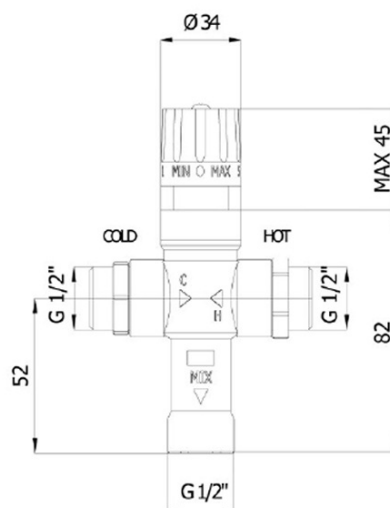

Thermostatic Mixing Valve, 1/2" M, 30°-60°, non-return inlet

Order code: TMT12MPM

Basic information

Brand: Sapho

Properties

Colour: Chrome

Material: Brass

Weight / Piece: 1.07 kg

Packaging: 1 Piece

Warranty: 2 years

Thermostatic Mixing Valve, 1/2" M, 30°-60°, non-return inlet

Technical sheet

Pozice rukojeti	MIN	1	2	3	4	5	MAX
Teplota (°C)	-	30	38	42	52	65	-