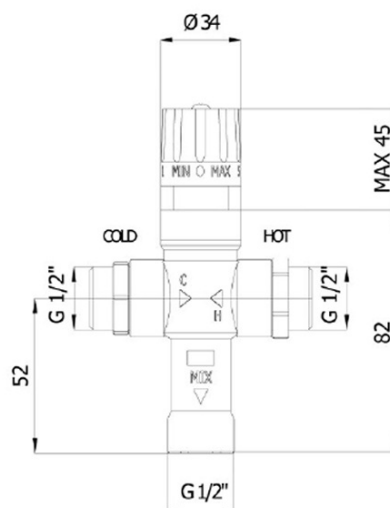

# Thermostatic Mixing Valve, 1/2" M, 30°-60°, non-return inlet

Order code: TMT12MPM

## Properties

Colour: Chrome

Material: Brass

Weight / Piece: 1.07 kg

Packaging: 1 Piece

Warranty: 2 years

# Thermostatic Mixing Valve, 1/2" M, 30°-60°, non-return inlet

## Technical sheet

Pozice rukojeti	MIN	1	2	3	4	5	MAX
Teplota (°C)	-	30	38	42	52	65	-