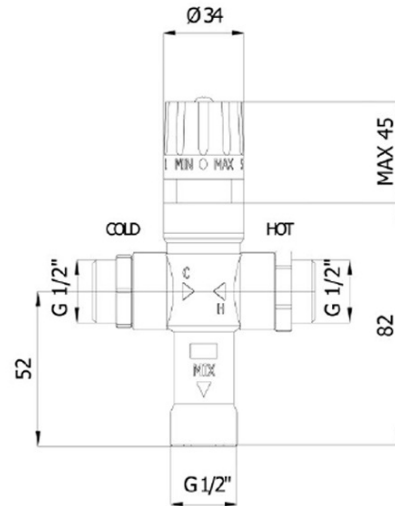

Thermostatic Mixing Valve, 1/2" M, 30°-60°, non-return inlet

Order code: TMT12MPM

Basic information

Brand: Sapho

Properties

Colour: Chrome

Material: Brass

Weight / Piece: 1.07 kg

Packaging: 1 Piece

Warranty: 2 years

Thermostatic Mixing Valve, 1/2" M, 30°-60°, non-return inlet

Technical sheet

Pozice rukojeti	MIN	1	2	3	4	5	MAX
Teplota (°C)	-	30	38	42	52	65	-