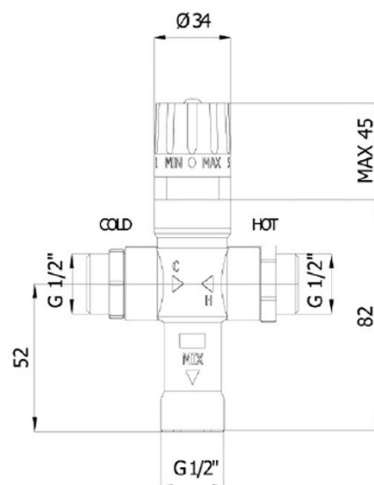

Thermostatic Mixing Valve, 1/2" M, 30°-60°, non-return inlet

Order code: TMT12MPM

Properties

Colour: Chrome
 Material: Brass
 Warranty: 2 years

Technical sheet

Pozice rukojeti	MIN	1	2	3	4	5	MAX
Teplota (°C)	-	30	38	42	52	65	-