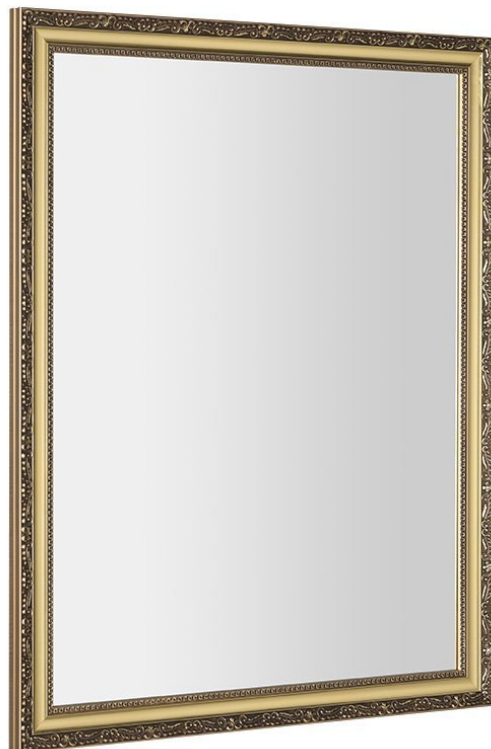

**Order code:** NL483

**Basic information**

**Brand:** Sapho  
**Series:** BOHEMIA & MELISSA

**Size**

**Width:** 686 mm  
**Height:** 886 mm

**Properties**

**Frame colour:** Gold  
**Material:** Massive wood  
**Mirror type:** Framed mirrors  
**Shape:** Rectangle  
**Equipment:** Swivel  
**Weight / Piece:** 9.95 kg  
**Packaging:** 1 Piece  
**Warranty:** 2 years