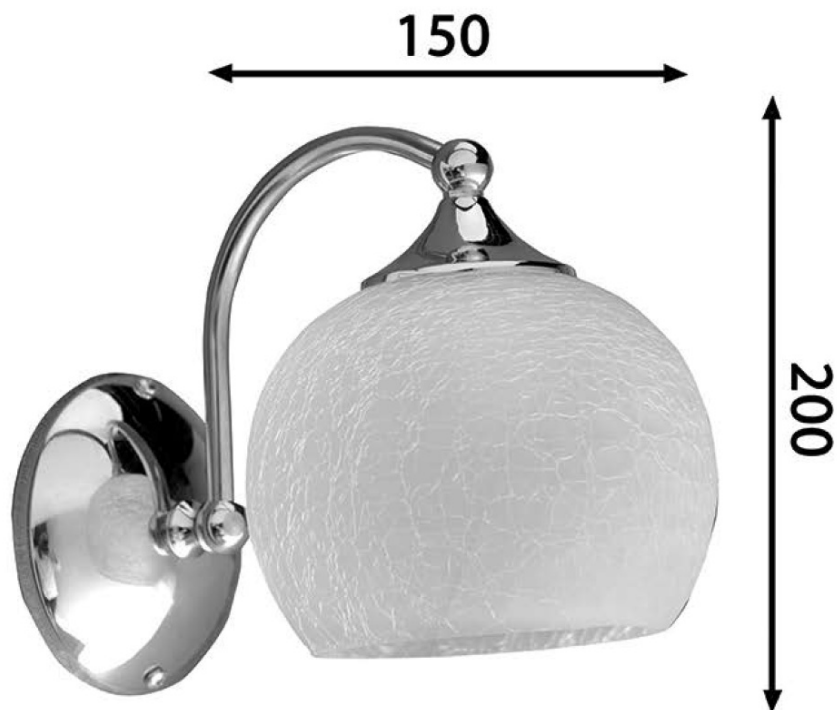

Order code: AU537

Basic information

Brand: Sapho

Size

Width: 150 mm
Height: 200 mm
Depth: 225 mm

Properties

Colour: Chrome
Material: Metal - Glass
Type of Light: Bulb
Light Control: Not included
Electrical protection: IP21
Voltage: 230 V
Bulb cap type: E27
Power input: 40 W
Weight / Piece: 0.94 kg
Packaging: 1 Piece
Warranty: 2 years

Technical sheet

DEPTH: 225 MM
HLOUBKA: 225 MM