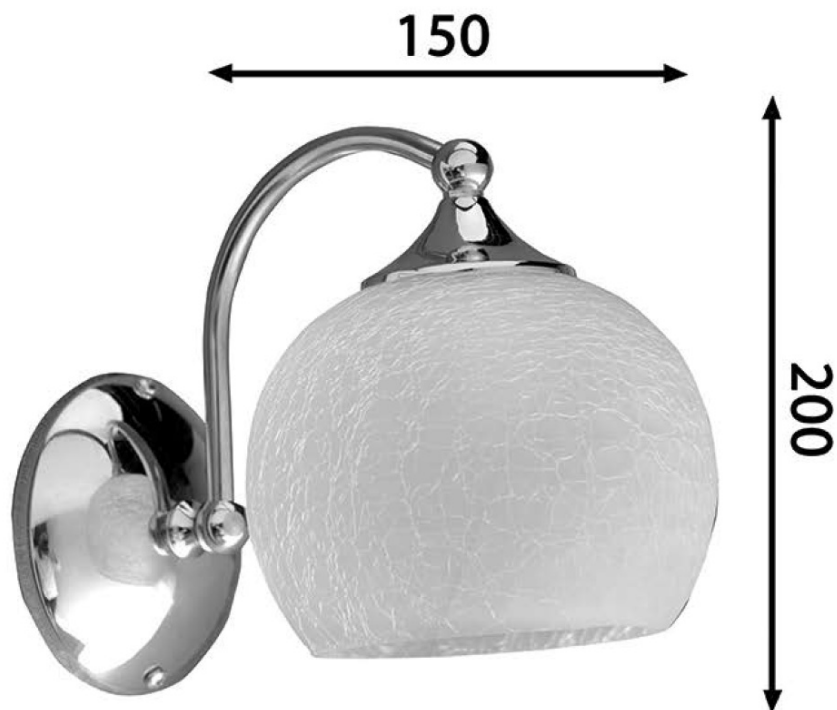

Order code: AU537

Basic information

Brand: Sapho

Size

Width: 150 mm

Height: 200 mm

Depth: 225 mm

Properties

Colour: Chrome

Material: Metal - Glass

Type of Light: Bulb

Light Control: Not included

Electrical protection: IP21

Voltage: 230 V

Bulb cap type: E27

Power input: 40 W

Weight / Piece: 0.94 kg

Packaging: 1 Piece

Warranty: 2 years

Technical sheet

DEPTH: 225 MM
HLOUBKA: 225 MM