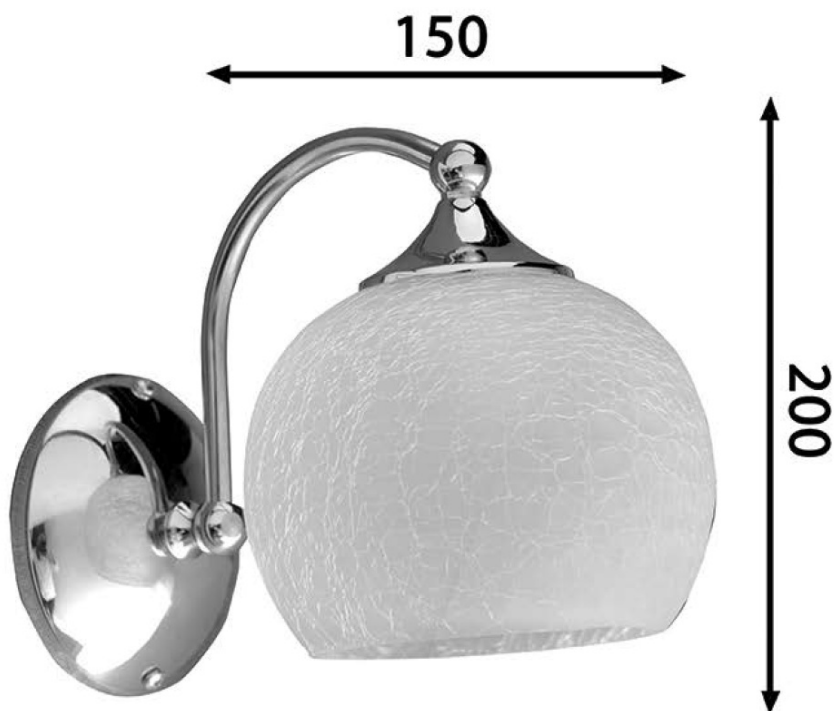

VERITA ceiling light E27, 40W, 230V, chrome

 **SAPHO**

Order code: AU537

Size

Width: 150 mm

Height: 200 mm

Depth: 225 mm

Properties

Colour: Chrome

Material: Metal - Glass

Warranty: 2 years

Technical sheet

DEPTH: 225 MM
HLOUBKA: 225 MM