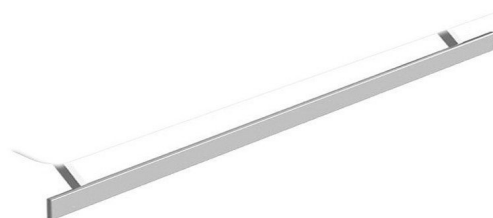

## PURA towel rail holder 100cm, chrome

GSI<sup>®</sup>

**Order code:** PAPR100

### Size

**Length:** 1000 mm

### Properties

**Colour:** Chrome  
**Weight / Piece:** 1.1 kg  
**Packaging:** 1 Piece  
**Warranty:** 2 years

Technical sheet