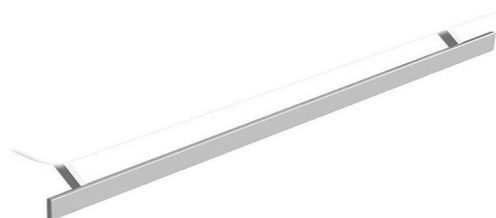

PURA towel rail holder 100cm, chrome

GSI[®]

Order code: PAPR100

Basic information

Brand: GSI
Series: PURA

Size

Length: 1000 mm

Properties

Colour: Chrome
Weight / Piece: 1.1 kg
Packaging: 1 Piece
Warranty: 2 years

Technical sheet