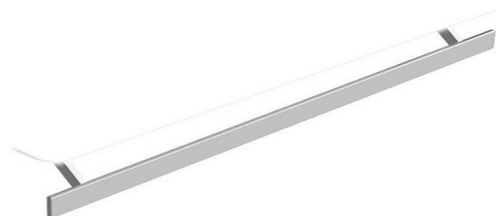

## PURA towel rail holder 100cm, chrome

GSI<sup>®</sup>

Order code: PAPR100

### Basic information

Brand: GSI  
Series: PURA

### Size

Length: 1000 mm

### Properties

Colour: Chrome  
Weight / Piece: 1.1 kg  
Packaging: 1 Piece  
Warranty: 2 years

Technical sheet