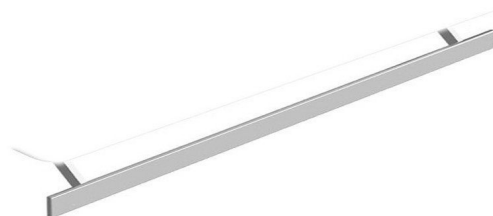

PURA towel rail holder 100cm, chrome

GSI[®]

Order code: PAPR100

Basic information

Brand: GSI
Series: PURA

Size

Length: 1000 mm

Properties

Colour: Chrome
Weight / Piece: 1.1 kg
Packaging: 1 Piece
Warranty: 2 years

Technical sheet