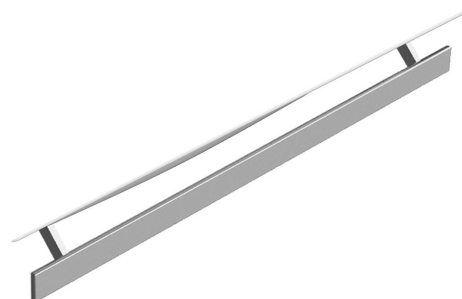

PURA towel rail holder 60cm, chrome

GSI[®]

Order code: PAPR60

Basic information

Brand: GSI
Series: PURA

Size

Length: 600 mm

Properties

Colour: Chrome
Weight / Piece: 0.8 kg
Packaging: 1 Piece
Warranty: 2 years

Technical sheet