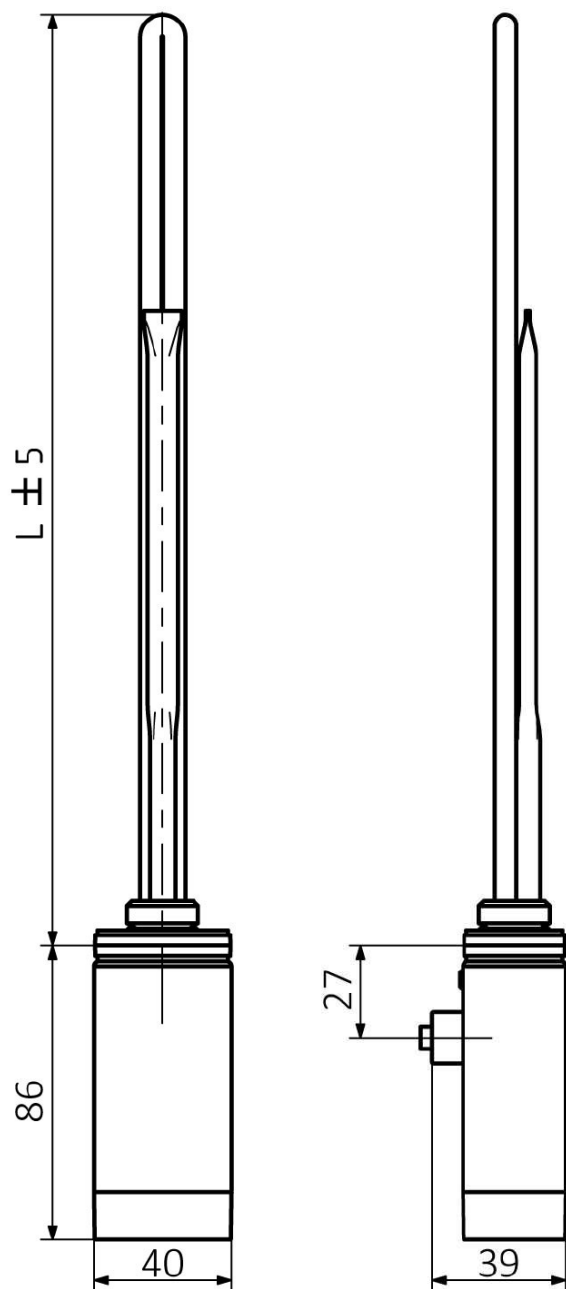

ONE D thermostatic radiator heating element, 600 W, right, chrome

Order code: ONE-D-C-600

Basic information

Brand: Sapho
Series: ONE D

Properties

Colour: Chrome
Output: 600 W
Electrical protection: IPx5
Equipment: Thermostat
Weight / Piece: 0.75 kg
Packaging: 1 Piece
Warranty: 2 years

Technical sheet

ONE-D	
Výkon (W)	Délka L (mm)
200	270
300	295
400	330
600	360