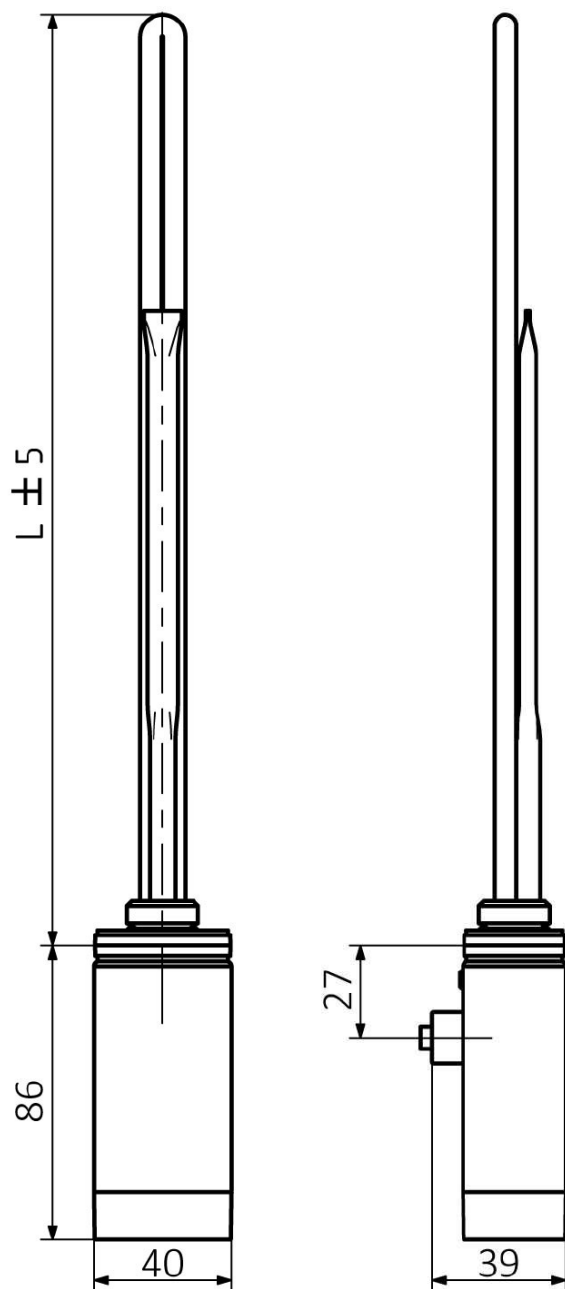

ONE D thermostatic radiator heating element, 300 W, right, chrome

Order code: ONE-D-C-300

Basic information

Brand: Sapho

Series: ONE D

Properties

Colour: Chrome

Output: 300 W

Electrical protection: IPx5

Equipment: Thermostat

Weight / Piece: 0.73 kg

Packaging: 1 Piece

Warranty: 2 years

Technical sheet

ONE-D	
Výkon (W)	Délka L (mm)
200	270
300	295
400	330
600	360