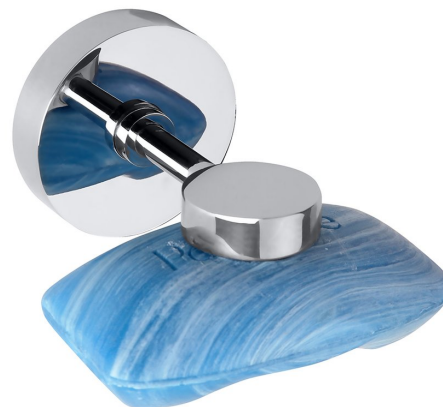

X-ROUND magnetic soap dish holder, chrome

Order code: XR802

Basic information

Brand: Sapho
Series: X-ROUND

Size

Width: 55 mm
Height: 55 mm
Depth: 70 mm

Properties

Colour: Chrome
Material: Brass
Shape: Circular
Type: Soap dish
Installation: Sticking, Drilling
Weight / Piece: 0.2 kg
Packaging: 1 Piece
Warranty: 10 years

We recommend buy

1 Piece Fixing adhesive set 2pcs (Order code: MS287)
1 Piece MAMUT Glue 25ml (Order code: 35003TU)

Technical sheet