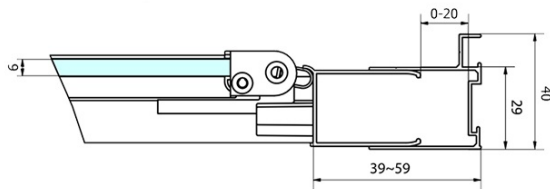

DEEP Rectangular screen 1000x900mm L/R variant, transparent

Order code: MD1910MD3316

Basic information

Brand: Polysan
Series: DEEP

Size

Width: 1000 mm
Height: 1650 mm
Depth: 900 mm

Properties

Profile colour: Chrome - polished aluminum
Shape: Rectangular shower enclosures
Type of opening: Folding door
Opening direction: Versatile
Opening width: 625 mm
Glass colour: TRANSPARENT glass
Glass thickness: 6 mm
Properties: Framed design
Weight / Piece: 49.0 kg
Packaging: 2 Piece
Warranty: 2 years

We recommend buy

1 Piece DEEP Shower Tray 100x90x26cm, White (Order code: 72340)

1 Piece Click-Clack Bath Overflow Waste (L) 900mm, 6/4", ABS/chrome (Order code: 164.390.1)

DEEP Rectangular screen 1000x900mm L/R variant,
transparent

Technical sheet

	B	C
MD1910-MD3116	730-750	625
MD1910-MD3316	880-900	625