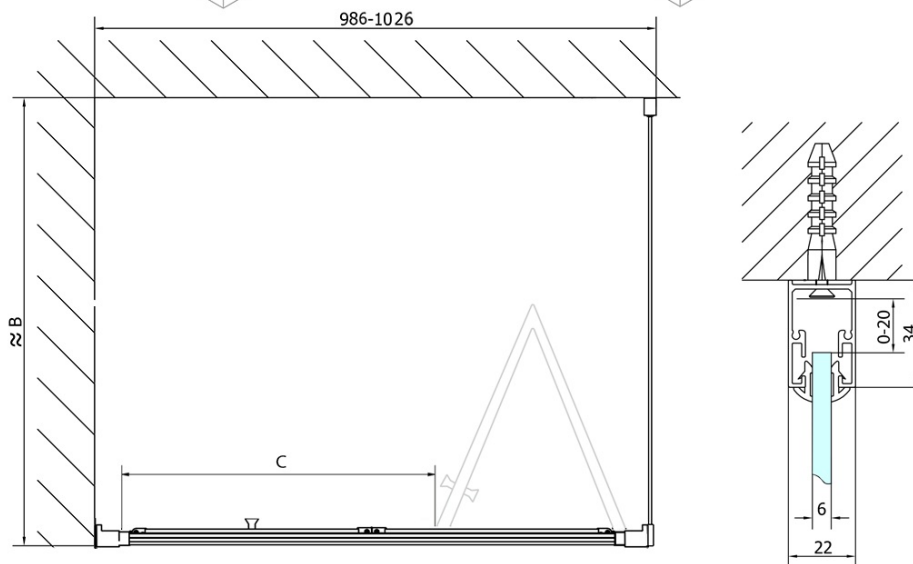

DEEP Rectangular screen 1000x900mm L/R variant, transparent

Order code: MD1910MD3316

Basic information

Brand: Polysan
Series: DEEP

Size

Width: 1000 mm
Height: 1650 mm
Depth: 900 mm

Properties

Profile colour: Chrome - polished aluminum
Shape: Rectangular shower enclosures
Type of opening: Folding door
Opening direction: Versatile
Opening width: 625 mm
Glass colour: TRANSPARENT glass
Glass thickness: 6 mm
Properties: Framed design
Weight / Piece: 49.0 kg
Packaging: 2 Piece
Warranty: 2 years

We recommend buy

1 Piece DEEP Shower Tray 100x90x26cm, White (Order code: 72340)

1 Piece Click-Clack Bath Overflow Waste (L) 900mm, 6/4", ABS/chrome (Order code: 164.390.1)

DEEP Rectangular screen 1000x900mm L/R variant,
transparent

Technical sheet

	B	C
MD1910-MD3116	730-750	625
MD1910-MD3316	880-900	625