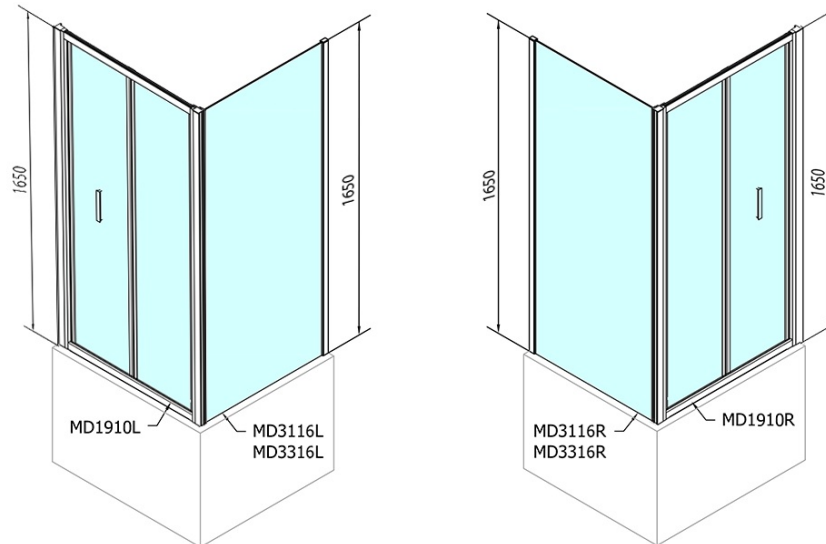

DEEP Rectangular screen 1000x900mm L/R variant, transparent

Order code: MD1910MD3316

Basic information

Brand: Polysan
Series: DEEP

Size

Width: 1000 mm
Height: 1650 mm
Depth: 900 mm

Properties

Profile colour: Chrome - polished aluminum
Shape: Rectangular shower enclosures
Type of opening: Folding door
Opening direction: Versatile
Opening width: 625 mm
Glass colour: TRANSPARENT glass
Glass thickness: 6 mm
Properties: Framed design
Weight / Piece: 49.0 kg
Packaging: 2 Piece
Warranty: 2 years

We recommend buy

1 Piece DEEP Shower Tray 100x90x26cm, White (Order code: 72340)

1 Piece Click-Clack Bath Overflow Waste (L) 900mm, 6/4", ABS/chrome (Order code: 164.390.1)

DEEP Rectangular screen 1000x900mm L/R variant,
transparent

Technical sheet

	B	C
MD1910-MD3116	730-750	625
MD1910-MD3316	880-900	625