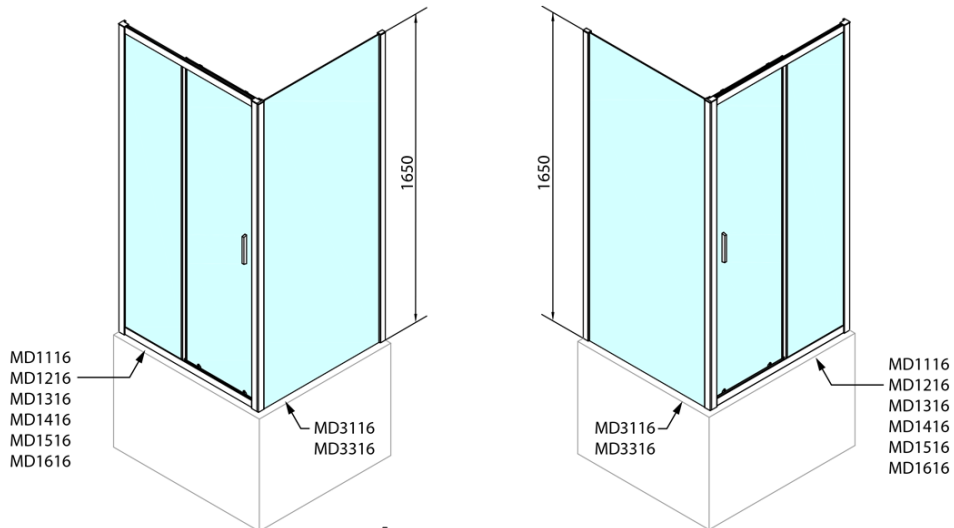

DEEP Rectangular screen 1200x750mm L/R
variant, transparent

Technical sheet

MODEL	A	B	C
MD1116	1090-1130	~480	~430
MD1216	1190-1230	~530	~480
MD1316	1290-1330	~580	~530
MD1416	1390-1430	~630	~580
MD1516	1490-1530	~680	~630
MD1616	1590-1630	~730	~680

MODEL	D
MD3116	730-750
MD3316	880-900