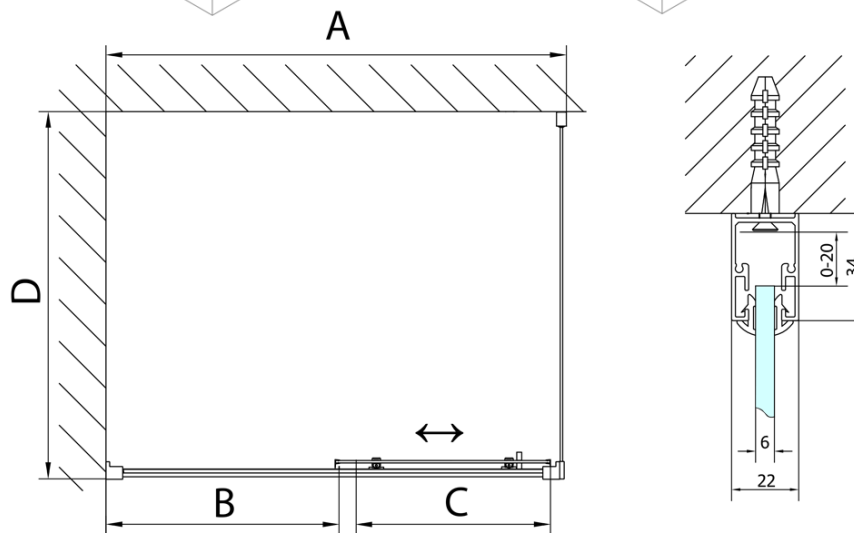

### Size

Width: 1200 mm  
Height: 1650 mm  
Depth: 750 mm

### Properties

Profile colour: Chrome - polished aluminum  
Shape: Rectangular shower enclosures  
Type of opening: Sliding door  
Opening direction: Versatile  
Opening width: 480 mm  
Glass colour: TRANSPARENT glass  
Glass thickness: 6 mm  
Properties: Framed design  
Weight / Piece: 48.0 kg  
Packaging: 2 Piece  
Warranty: 2 years

## We recommend buy

1 Piece DEEP Shower Tray 120x75x26cm, White (Order code: 71564)

1 Piece Click-Clack Bath Overflow Waste (L) 900mm, 6/4", ABS/chrome (Order code: 164.390.1)

DEEP Rectangular screen 1200x750mm L/R  
variant, transparent

Technical sheet

MODEL	A	B	C
MD1116	1090-1130	~480	~430
MD1216	1190-1230	~530	~480
MD1316	1290-1330	~580	~530
MD1416	1390-1430	~630	~580
MD1516	1490-1530	~680	~630
MD1616	1590-1630	~730	~680

MODEL	D
MD3116	730-750
MD3316	880-900