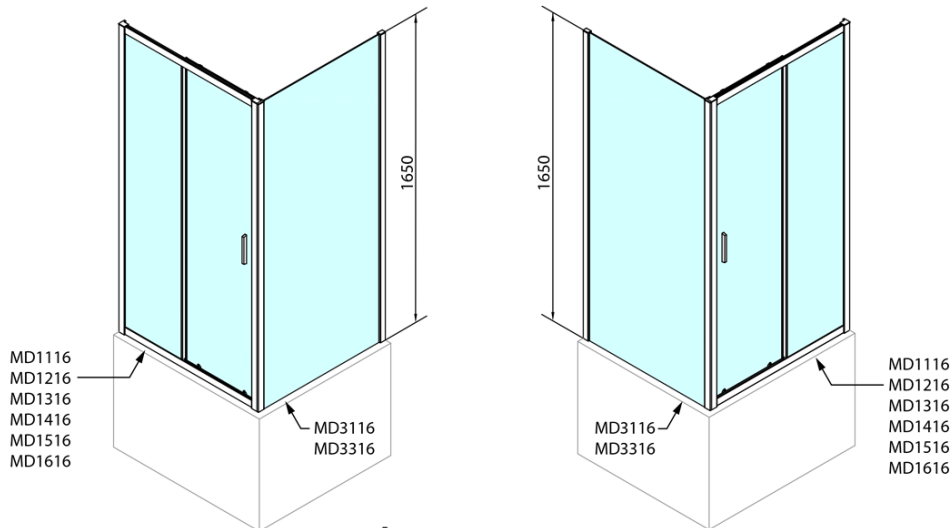

DEEP Rectangular screen 1200x750mm L/R
variant, transparent

Technical sheet

MODEL	A	B	C
MD1116	1090-1130	~480	~430
MD1216	1190-1230	~530	~480
MD1316	1290-1330	~580	~530
MD1416	1390-1430	~630	~580
MD1516	1490-1530	~680	~630
MD1616	1590-1630	~730	~680

MODEL	D
MD3116	730-750
MD3316	880-900