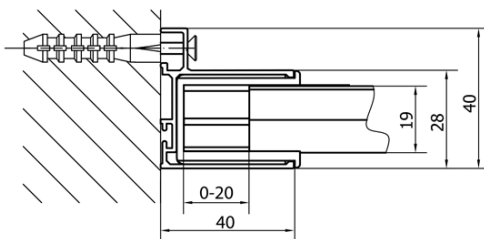

### Size

Width: 1200 mm  
Height: 1650 mm  
Depth: 750 mm

### Properties

Profile colour: Chrome - polished aluminum  
Shape: Rectangular shower enclosures  
Type of opening: Sliding door  
Opening direction: Versatile  
Opening width: 480 mm  
Glass colour: TRANSPARENT glass  
Glass thickness: 6 mm  
Properties: Framed design  
Weight / Piece: 48.0 kg  
Packaging: 2 Piece  
Warranty: 2 years

## We recommend buy

1 Piece DEEP Shower Tray 120x75x26cm, White (Order code: 71564)

1 Piece Click-Clack Bath Overflow Waste (L) 900mm, 6/4", ABS/chrome (Order code: 164.390.1)

DEEP Rectangular screen 1200x750mm L/R  
variant, transparent

Technical sheet

MODEL	A	B	C
MD1116	1090-1130	~480	~430
MD1216	1190-1230	~530	~480
MD1316	1290-1330	~580	~530
MD1416	1390-1430	~630	~580
MD1516	1490-1530	~680	~630
MD1616	1590-1630	~730	~680

MODEL	D
MD3116	730-750
MD3316	880-900