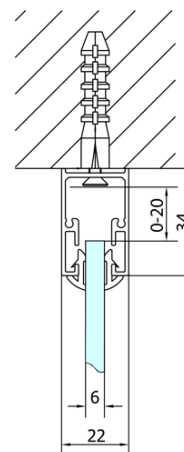

DEEP Rectangular screen 1100x900mm L/R variant, transparent

Order code: MD1116MD3316

Basic information

Brand: Polysan
Series: DEEP

Size

Width: 1100 mm
Height: 1650 mm
Depth: 900 mm

Properties

Profile colour: Chrome - polished aluminum
Shape: Rectangular shower enclosures
Type of opening: Sliding door
Opening direction: Versatile
Opening width: 430 mm
Glass colour: TRANSPARENT glass
Glass thickness: 6 mm
Properties: Framed design
Weight / Piece: 49.0 kg
Packaging: 2 Piece
Warranty: 2 years

We recommend buy

1 Piece DEEP Shower Tray 110x90x26cm, White (Order code: 72363)

1 Piece Click-Clack Bath Overflow Waste (L) 900mm, 6/4", ABS/chrome (Order code: 164.390.1)

DEEP Rectangular screen 1100x900mm L/R variant, transparent

Technical sheet

MODEL	A	B	C
MD1116	1090-1130	~480	~430
MD1216	1190-1230	~530	~480
MD1316	1290-1330	~580	~530
MD1416	1390-1430	~630	~580
MD1516	1490-1530	~680	~630
MD1616	1590-1630	~730	~680

MODEL	D
MD3116	730-750
MD3316	880-900