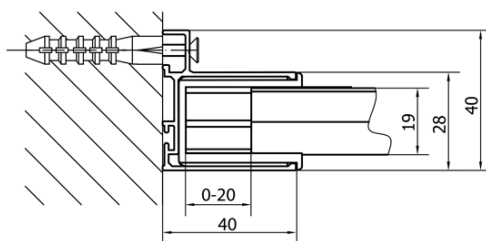

DEEP Rectangular screen 1100x900mm L/R variant, transparent

Order code: MD1116MD3316

Basic information

Brand: Polysan
Series: DEEP

Size

Width: 1100 mm
Height: 1650 mm
Depth: 900 mm

Properties

Profile colour: Chrome - polished aluminum
Shape: Rectangular shower enclosures
Type of opening: Sliding door
Opening direction: Versatile
Opening width: 430 mm
Glass colour: TRANSPARENT glass
Glass thickness: 6 mm
Properties: Framed design
Weight / Piece: 49.0 kg
Packaging: 2 Piece
Warranty: 2 years

We recommend buy

1 Piece DEEP Shower Tray 110x90x26cm, White (Order code: 72363)

1 Piece Click-Clack Bath Overflow Waste (L) 900mm, 6/4", ABS/chrome (Order code: 164.390.1)

DEEP Rectangular screen 1100x900mm L/R variant, transparent

Technical sheet

MODEL	A	B	C
MD1116	1090-1130	~480	~430
MD1216	1190-1230	~530	~480
MD1316	1290-1330	~580	~530
MD1416	1390-1430	~630	~580
MD1516	1490-1530	~680	~630
MD1616	1590-1630	~730	~680

MODEL	D
MD3116	730-750
MD3316	880-900