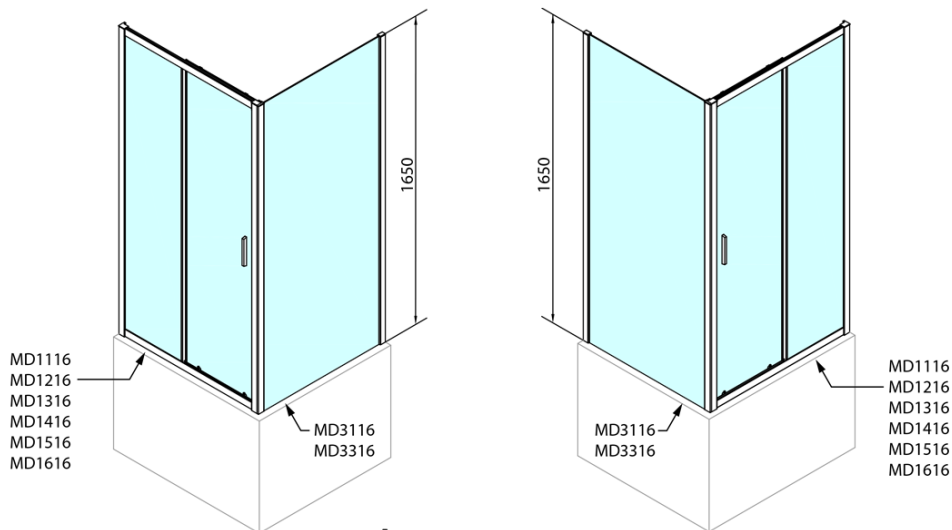

DEEP Rectangular screen 1100x900mm L/R variant, transparent

Order code: MD1116MD3316

Basic information

Brand: Polysan
Series: DEEP

Size

Width: 1100 mm
Height: 1650 mm
Depth: 900 mm

Properties

Profile colour: Chrome - polished aluminum
Shape: Rectangular shower enclosures
Type of opening: Sliding door
Opening direction: Versatile
Opening width: 430 mm
Glass colour: TRANSPARENT glass
Glass thickness: 6 mm
Properties: Framed design
Weight / Piece: 49.0 kg
Packaging: 2 Piece
Warranty: 2 years

We recommend buy

1 Piece DEEP Shower Tray 110x90x26cm, White (Order code: 72363)

1 Piece Click-Clack Bath Overflow Waste (L) 900mm, 6/4", ABS/chrome (Order code: 164.390.1)

DEEP Rectangular screen 1100x900mm L/R variant, transparent

Technical sheet

MODEL	A	B	C
MD1116	1090-1130	~480	~430
MD1216	1190-1230	~530	~480
MD1316	1290-1330	~580	~530
MD1416	1390-1430	~630	~580
MD1516	1490-1530	~680	~630
MD1616	1590-1630	~730	~680

MODEL	D
MD3116	730-750
MD3316	880-900