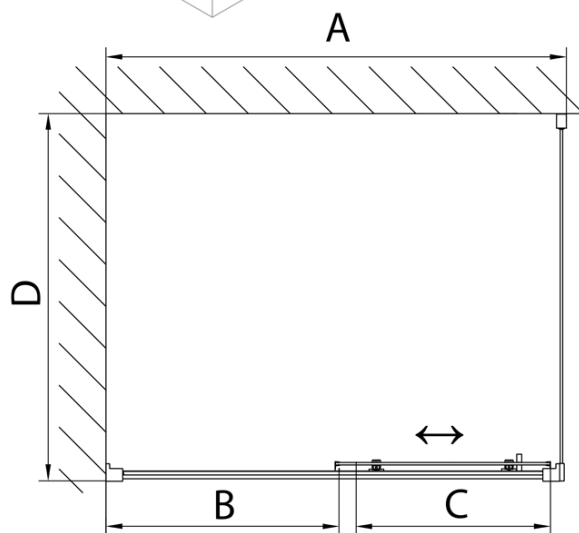

DEEP Rectangular screen 1100x900mm L/R variant, transparent

Order code: MD1116MD3316

Basic information

Brand: Polysan
Series: DEEP

Size

Width: 1100 mm
Height: 1650 mm
Depth: 900 mm

Properties

Profile colour: Chrome - polished aluminum
Shape: Rectangular shower enclosures
Type of opening: Sliding door
Opening direction: Versatile
Opening width: 430 mm
Glass colour: TRANSPARENT glass
Glass thickness: 6 mm
Properties: Framed design
Weight / Piece: 49.0 kg
Packaging: 2 Piece
Warranty: 2 years

We recommend buy

1 Piece DEEP Shower Tray 110x90x26cm, White (Order code: 72363)

1 Piece Click-Clack Bath Overflow Waste (L) 900mm, 6/4", ABS/chrome (Order code: 164.390.1)

DEEP Rectangular screen 1100x900mm L/R variant, transparent

Technical sheet

MODEL	A	B	C
MD1116	1090-1130	~480	~430
MD1216	1190-1230	~530	~480
MD1316	1290-1330	~580	~530
MD1416	1390-1430	~630	~580
MD1516	1490-1530	~680	~630
MD1616	1590-1630	~730	~680

MODEL	D
MD3116	730-750
MD3316	880-900