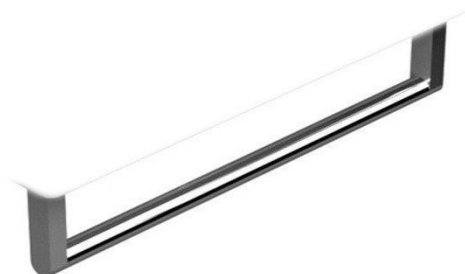

## SAND/KUBE X/NORM towel rail holder 60cm, chrome

GSI<sup>®</sup>

Order code: PASAND60

### Basic information

Brand: GSI  
Series: SAND

### Size

Length: 600 mm

### Properties

Colour: Chrome  
Weight / Piece: 0.8 kg  
Packaging: 1 Piece  
Warranty: 2 years

Technical sheet