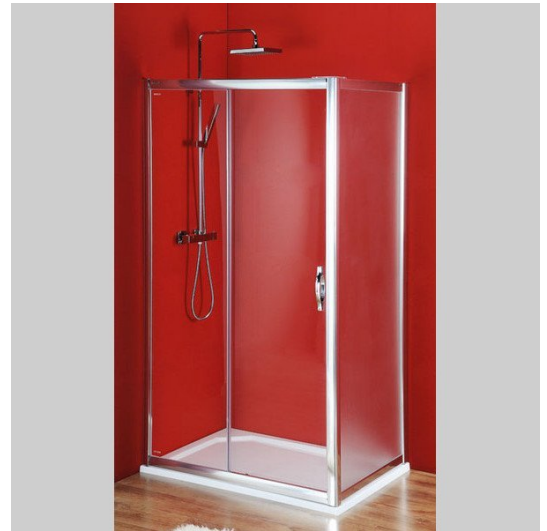

## Sigma Rectangular screen 1300x1000mm L/R variant

**Order code:** SG1243SG3680

**Size**

Width: 1300 mm

Height: 1900 mm

Depth: 1000 mm

**Properties**

Warranty: 3 years