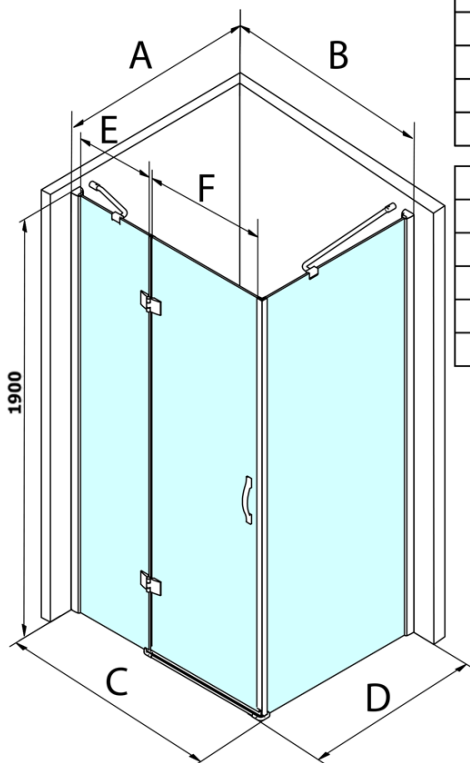

Technical sheet

MODEL	B	C	E	F
GL1190	875-895	880-900	220	600
GL1110	975-995	980-1000	320	600
GL1111	1075-1095	1080-1100	420	600
GL1112	1175-1195	1180-1200	520	600

MODEL	A	D
GL5670	671-691	680-700
GL5680	771-791	780-800
GL5690	871-891	880-900
GL5610	971-991	980-1000
GL5612	1171-1191	1180-1200